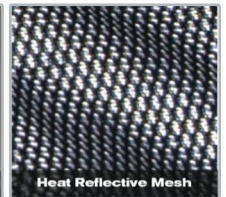

DF7635

Product Features:

- Exterior: 2.6-oz, 100% nylon micro ripstop
- Fill: 8.8-oz, blown poly-fill in body and 6.8-oz, blown poly-fill in sleeves
- Lining: 100% polyester taffeta
- 400mm waterproof rating
- Reflective **DF** on back neck
- Internal left chest pocket with Velcro® closure
- Quilted body with contrast lining
- Polyester/spandex binding on cuffs and hem
- Internal locker loop
- Detachable carabiner keychain located in the left pocket
- Reflective **DFRYFRAME** on right sleeve

Adult sizes: XS-4XL

Icons/Fabric Features:

Specialty coil zippers with contrast chain stitch and **DF** rubber zipper pull

Full length inner storm flap with comfort chin guard and reflective **DFRYFRAME**

Zippered hand pockets with polyester taffeta lining

Available Colours and PMS Colours

Textile fabric colours are subject to dye lot variation and will not be exact match to print pantone reference

BLACK

ASPHALT