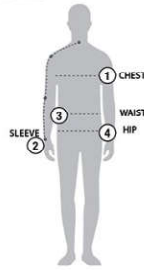

STORMTECH SIZING CHART

BASED ON YOUR BODY MEASUREMENTS

MEN'S SIZING

- ① **Most important measurement:**
  Take your Chest/Bust measurement from just under your arm at the fullest part of the chest
- ② Take your Sleeve Length from the back base of the neck across the shoulder and around the elbow to your wrist
- ③ Take your Waist measurement at the narrowest point around your natural waistline.
- ④ Take your Hip measurement at the fullest part of your body below the waist