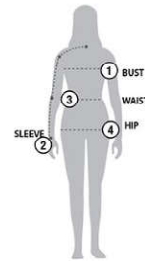

WOMEN'S SIZING

NS-1 | MEN'S NEUTRINO LIGHTWEIGHT SHELL

MEN'S SIZING CHART – YOUR BODY MEASUREMENTS

SIZE	XS	S	M	L	XL	2XL	3XL	4XL	5XL
Chest ①	N/A	35"-38" [89-96.5cm]	38"-41" [96.5-104cm]	41"-44" [104-112cm]	44"-47" [112-119cm]	47"-50" [119-127cm]	50"-53" [127-134.5cm]	53"-56" [134.5-142cm]	56"-59" [142-150cm]
Sleeve Length ②	N/A	33"-34" [84-86.5cm]	34"-35" [86.5-89cm]	35"-36" [89-91.5cm]	36"-37" [91.5-94cm]	37"-38" [94-96.5cm]	38"-38.5" [96.5-97.75cm]	38.5"-39" [97.75cm-99cm]	39"-39.5" [99-100.25cm]
Waist ③	N/A	29"-32" [73.5-81cm]	32"-35" [81-89cm]	35"-38" [89-96.5cm]	38"-41" [96.5-104cm]	41"-44" [104-112cm]	44"-47" [112-119cm]	47"-50" [119-127cm]	50"-53" [127-134.5cm]
Hip ④	N/A	34"-37" [86-94cm]	37"-40" [94-101.5cm]	40"-43" [101.5-109cm]	43"-46" [109-117cm]	46"-49" [117-124.5cm]	49"-52" [124.5-132cm]	52"-55" [132-140cm]	55"-58" [140-147cm]

NS-1W | WOMEN'S NEUTRINO LIGHTWEIGHT SHELL

WOMEN'S SIZING CHART – YOUR BODY MEASUREMENTS

SIZE	XS	S	M	L	XL	2XL
Bust ①	29"-32" [73.5-81cm]	32"-35" [81-89cm]	35"-38" [89-96.5cm]	38"-41" [96.5-104cm]	41"-44" [104-112cm]	44"-47" [112-119cm]
Sleeve Length ②	30"-31" [76-79cm]	31"-32" [79-81.5cm]	32"-33" [81.5-84cm]	33"-33.5" [84-85cm]	33.5"-34" [85-86.5cm]	34"-34.5" [86.5-87.75cm]
Waist ③	22"-25" [56-63.5cm]	25"-28" [63.5-71cm]	28"-31" [71-79cm]	31"-34" [79-86cm]	34"-37" [86-94cm]	37"-40" [94-101.5cm]
Hip ④	31.5"-34.5" [80-87.5cm]	34.5"-37.5" [87.5-95cm]	37.5"-40.5" [95-103cm]	40.5"-43.5" [103-110.5cm]	43.5"-46.5" [110.5-118cm]	46.5"-49.5" [118-126cm]

FIT GUIDE

FITTED	REGULAR	RELAXED
FITS TRUE TO SIZE Neither slim nor oversized. Universal, easy fit for comfortable range of motion.		

STORMTECH