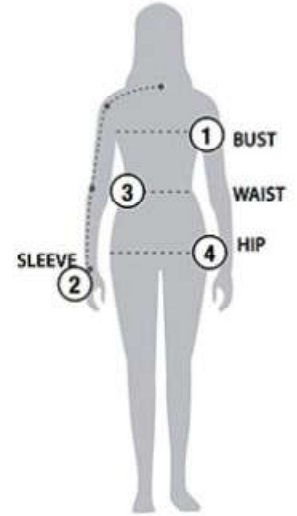

STORMTECH SIZING CHART

BASED ON YOUR BODY MEASUREMENTS

MEN'S SIZING

To select the best size for you, please follow these simple steps:

- ① **Most important measurement:**
Take your Chest/Bust measurement from just under your arm at the fullest part of the chest
- ② Take your Sleeve length from the back base of the neck across the shoulder and around the elbow to your wrist
- ③ Take your Waist measurement at the narrowest point around your natural waistline.
- ④ Take your Hip measurement at the fullest part of your body below the waist

WOMEN'S SIZING

RFX-1 | MEN'S REFLEX SHELL

MEN'S SIZING CHART – YOUR BODY MEASUREMENTS

SIZE	XS	S	M	L	XL	2XL	3XL	4XL	5XL
Chest ①	N/A	35"-38" [89-96.5cm]	38"-41" [96.5-104cm]	41"-44" [104-112cm]	44"-47" [112-119cm]	47"-50" [119-127cm]	50"-53" [127-134.5cm]	53"-56" [134.5-142cm]	56"-59" [142-150cm]
Sleeve Length ②	N/A	33"-34" [84-86.5cm]	34"-35" [86.5-89cm]	35"-36" [89-91.5cm]	36"-37" [91.5-94cm]	37"-38" [94-96.5cm]	38"-38.5" [96.5-97.75cm]	38.5"-39" [97.75cm-99cm]	39"-39.5" [99-100.25cm]
Waist ③	N/A	29"-32" [73.5-81cm]	32"-35" [81-89cm]	35"-38" [89-96.5cm]	38"-41" [96.5-104cm]	41"-44" [104-112cm]	44"-47" [112-119cm]	47"-50" [119-127cm]	50"-53" [127-134.5cm]
Hip ④	N/A	34"-37" [86-94cm]	37"-40" [94-101.5cm]	40"-43" [101.5-109cm]	43"-46" [109-117cm]	46"-49" [117-124.5cm]	49"-52" [124.5-132cm]	52"-55" [132-140cm]	55"-58" [140-147cm]