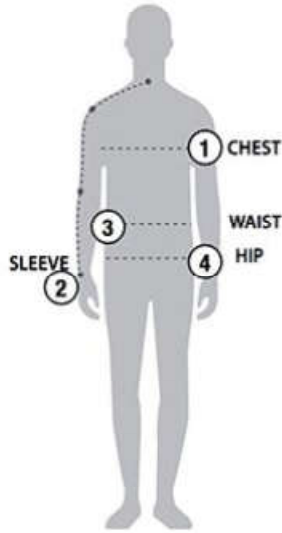

STORMTECH SIZING CHART

BASED ON YOUR BODY MEASUREMENTS

MEN'S SIZING

To select the best size for you, please follow these simple steps:

- ① **Most important measurement:**
Take your Chest/Bust measurement from just under your arm at the fullest part of the chest
- ② Take your Sleeve length from the back base of the neck across the shoulder and around the elbow to your wrist
- ③ Take your Waist measurement at the narrowest point around your natural waistline.
- ④ Take your Hip measurement at the fullest part of your body below the waist

WOMEN'S SIZING

RFX-1 | MEN'S REFLEX SHELL

MEN'S SIZING CHART – YOUR BODY MEASUREMENTS

SIZE	XS	S	M	L	XL	2XL	3XL	4XL	5XL
Chest ①	N/A	35"-38" [89-96.5cm]	38"-41" [96.5-104cm]	41"-44" [104-112cm]	44"-47" [112-119cm]	47"-50" [119-127cm]	50"-53" [127-134.5cm]	53"-56" [134.5-142cm]	56"-59" [142-150cm]
Sleeve Length ②	N/A	33"-34" [84-86.5cm]	34"-35" [86.5-89cm]	35"-36" [89-91.5cm]	36"-37" [91.5-94cm]	37"-38" [94-96.5cm]	38"-38.5" [96.5-97.75cm]	38.5"-39" [97.75cm-99cm]	39"-39.5" [99-100.25cm]
Waist ③	N/A	29"-32" [73.5-81cm]	32"-35" [81-89cm]	35"-38" [89-96.5cm]	38"-41" [96.5-104cm]	41"-44" [104-112cm]	44"-47" [112-119cm]	47"-50" [119-127cm]	50"-53" [127-134.5cm]
Hip ④	N/A	34"-37" [86-94cm]	37"-40" [94-101.5cm]	40"-43" [101.5-109cm]	43"-46" [109-117cm]	46"-49" [117-124.5cm]	49"-52" [124.5-132cm]	52"-55" [132-140cm]	55"-58" [140-147cm]