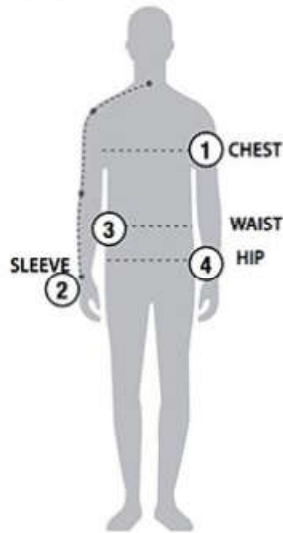

# STORMTECH SIZING CHART

## BASED ON YOUR BODY MEASUREMENTS

### MEN'S SIZING

To select the best size for you, please follow these simple steps:

- ① **Most important measurement:**  
Take your Chest/Bust measurement from just under your arm at the fullest part of the chest
- ② Take your Sleeve length from the back base of the neck across the shoulder and around the elbow to your wrist
- ③ Take your Waist measurement at the narrowest point around your natural waistline.
- ④ Take your Hip measurement at the fullest part of your body below the waist

### WOMEN'S SIZING CHART – YOUR BODY MEASUREMENTS

SIZE	XS	S	M	L	XL	2XL
<b>Bust</b> ①	29"-32" [73.5-81cm]	32"-35" [81-89cm]	35"-38" [89-96.5cm]	38"-41" [96.5-104cm]	41"-44" [104-112cm]	44"-47" [112-119cm]
<b>Sleeve Length</b> ②	30"-31" [76-79cm]	31"-32" [79-81.5cm]	32"-33" [81.5-84cm]	33"-33.5" [84-85cm]	33.5"-34" [85-86.5cm]	34"-34.5" [86.5-87.75cm]
<b>Waist</b> ③	22"-25" [56-63.5cm]	25"-28" [63.5-71cm]	28"-31" [71-79cm]	31"-34" [79-86cm]	34"-37" [86-94cm]	37"-40" [94-101.5cm]
<b>Hip</b> ④	31.5"-34.5" [80-87.5cm]	34.5"-37.5" [87.5-95cm]	37.5"-40.5" [95-103cm]	40.5"-43.5" [103-110.5cm]	43.5"-46.5" [110.5-118cm]	46.5"-49.5" [118-126cm]