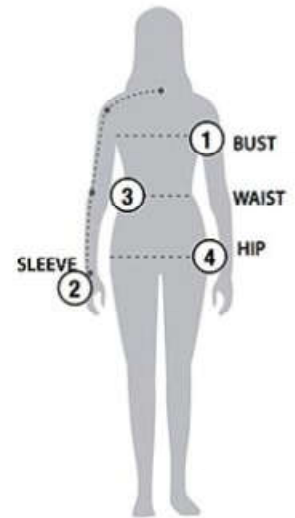

## BASED ON YOUR BODY MEASUREMENTS

### MEN'S SIZING

To select the best size for you, please follow these simple steps:

- ① **Most important measurement:**  
Take your Chest/Bust measurement from just under your arm at the fullest part of the chest
- ② Take your Sleeve length from the back base of the neck across the shoulder and around the elbow to your wrist
- ③ Take your Waist measurement at the narrowest point around your natural waistline.
- ④ Take your Hip measurement at the fullest part of your body below the waist

**When measurements fall between two sizes:**  
The size selection should be based on fit preference: Select lower size for a closer to body fit or the larger size for a more relaxed fit. When in doubt, we strongly recommend ordering a size sample.

### WOMEN'S SIZING