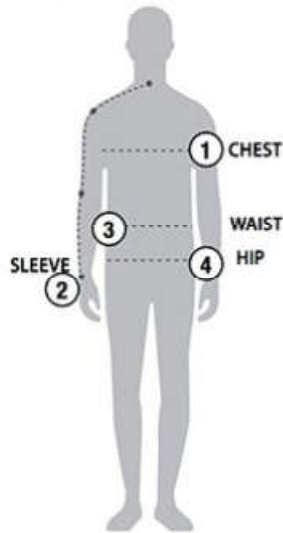

STORMTECH SIZING CHART

BASED ON YOUR BODY MEASUREMENTS

MEN'S SIZING

To select the best size for you, please follow these simple steps:

- ① **Most important measurement:**
Take your Chest/Bust measurement from just under your arm at the fullest part of the chest
- ② Take your Sleeve length from the back base of the neck across the shoulder and around the elbow to your wrist
- ③ Take your Waist measurement at the narrowest point around your natural waistline.
- ④ Take your Hip measurement at the fullest part of your body below the waist

WOMEN'S SIZING

XB-2M | MEN'S EXPEDITION SOFTSHELL

MEN'S SIZING CHART – YOUR BODY MEASUREMENTS

SIZE	XS	S	M	L	XL	2XL	3XL	4XL	5XL
Chest ①	N/A	35"-38" [89-96.5cm]	38"-41" [96.5-104cm]	41"-44" [104-112cm]	44"-47" [112-119cm]	47"-50" [119-127cm]	50"-53" [127-134.5cm]	N/A	N/A
Sleeve Length ②	N/A	33"-34" [84-86.5cm]	34"-35" [86.5-89cm]	35"-36" [89-91.5cm]	36"-37" [91.5-94cm]	37"-38" [94-96.5cm]	38"-38.5" [96.5-97.75cm]	N/A	N/A
Waist ③	N/A	29"-32" [73.5-81cm]	32"-35" [81-89cm]	35"-38" [89-96.5cm]	38"-41" [96.5-104cm]	41"-44" [104-112cm]	44"-47" [112-119cm]	N/A	N/A
Hip ④	N/A	34"-37" [86-94cm]	37"-40" [94-101.5cm]	40"-43" [101.5-109cm]	43"-46" [109-117cm]	46"-49" [117-124.5cm]	49"-52" [124.5-132cm]	N/A	N/A

XB-2W | WOMEN'S EXPEDITION SOFTSHELL

WOMEN'S SIZING CHART – YOUR BODY MEASUREMENTS

SIZE	XS	S	M	L	XL	2XL
Bust ①	29"-32" [73.5-81cm]	32"-35" [81-89cm]	35"-38" [89-96.5cm]	38"-41" [96.5-104cm]	41"-44" [104-112cm]	44"-47" [112-119cm]
Sleeve Length ②	30"-31" [76-79cm]	31"-32" [79-81.5cm]	32"-33" [81.5-84cm]	33"-33.5" [84-85cm]	33.5"-34" [85-86.5cm]	34"-34.5" [86.5-87.75cm]
Waist ③	22"-25" [56-63.5cm]	25"-28" [63.5-71cm]	28"-31" [71-79cm]	31"-34" [79-86cm]	34"-37" [86-94cm]	37"-40" [94-101.5cm]
Hip ④	31.5"-34.5" [80-87.5cm]	34.5"-37.5" [87.5-95cm]	37.5"-40.5" [95-103cm]	40.5"-43.5" [103-110.5cm]	43.5"-46.5" [110.5-118cm]	46.5"-49.5" [118-126cm]