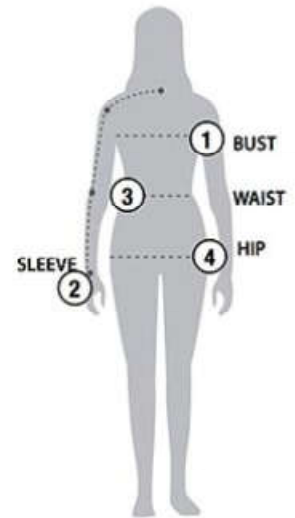

STORMTECH SIZING CHART

BASED ON YOUR BODY MEASUREMENTS

MEN'S SIZING

To select the best size for you, please follow these simple steps:

- ① **Most important measurement:**
Take your Chest/Bust measurement from just under your arm at the fullest part of the chest
- ② Take your Sleeve length from the back base of the neck across the shoulder and around the elbow to your wrist
- ③ Take your Waist measurement at the narrowest point around your natural waistline.
- ④ Take your Hip measurement at the fullest part of your body below the waist

WOMEN'S SIZING

XB-2M | MEN'S EXPEDITION SOFTSHELL

MEN'S SIZING CHART – YOUR BODY MEASUREMENTS

SIZE	XS	S	M	L	XL	2XL	3XL	4XL	5XL
Chest ①	N/A	35"-38" [89-96.5cm]	38"-41" [96.5-104cm]	41"-44" [104-112cm]	44"-47" [112-119cm]	47"-50" [119-127cm]	50"-53" [127-134.5cm]	N/A	N/A
Sleeve Length ②	N/A	33"-34" [84-86.5cm]	34"-35" [86.5-89cm]	35"-36" [89-91.5cm]	36"-37" [91.5-94cm]	37"-38" [94-96.5cm]	38"-38.5" [96.5-97.75cm]	N/A	N/A
Waist ③	N/A	29"-32" [73.5-81cm]	32"-35" [81-89cm]	35"-38" [89-96.5cm]	38"-41" [96.5-104cm]	41"-44" [104-112cm]	44"-47" [112-119cm]	N/A	N/A
Hip ④	N/A	34"-37" [86-94cm]	37"-40" [94-101.5cm]	40"-43" [101.5-109cm]	43"-46" [109-117cm]	46"-49" [117-124.5cm]	49"-52" [124.5-132cm]	N/A	N/A

XB-2W | WOMEN'S EXPEDITION SOFTSHELL

WOMEN'S SIZING CHART – YOUR BODY MEASUREMENTS

SIZE	XS	S	M	L	XL	2XL
Bust ①	29"-32" [73.5-81cm]	32"-35" [81-89cm]	35"-38" [89-96.5cm]	38"-41" [96.5-104cm]	41"-44" [104-112cm]	44"-47" [112-119cm]
Sleeve Length ②	30"-31" [76-79cm]	31"-32" [79-81.5cm]	32"-33" [81.5-84cm]	33"-33.5" [84-85cm]	33.5"-34" [85-86.5cm]	34"-34.5" [86.5-87.75cm]
Waist ③	22"-25" [56-63.5cm]	25"-28" [63.5-71cm]	28"-31" [71-79cm]	31"-34" [79-86cm]	34"-37" [86-94cm]	37"-40" [94-101.5cm]
Hip ④	31.5"-34.5" [80-87.5cm]	34.5"-37.5" [87.5-95cm]	37.5"-40.5" [95-103cm]	40.5"-43.5" [103-110.5cm]	43.5"-46.5" [110.5-118cm]	46.5"-49.5" [118-126cm]