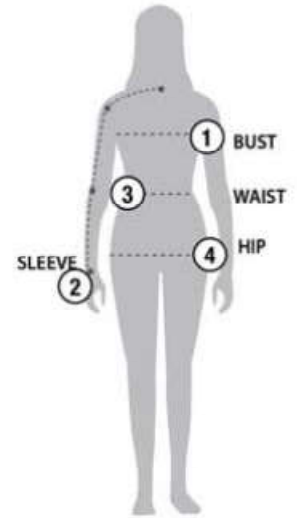

STORMTECH SIZING CHART

BASED ON YOUR BODY MEASUREMENTS

MEN'S SIZING

To select the best size for you, please follow these simple steps:

- ① **Most important measurement:**
Take your Chest/Bust measurement from just under your arm at the fullest part of the chest
- ② Take your Sleeve length from the back base of the neck across the shoulder and around the elbow to your wrist
- ③ Take your Waist measurement at the narrowest point around your natural waistline.
- ④ Take your Hip measurement at the fullest part of your body below the waist

WOMEN'S SIZING

SRX-1 | MEN'S TSUNAMI RAIN SHELL

MEN'S SIZING CHART – YOUR BODY MEASUREMENTS

SIZE	XS	S	M	L	XL	2XL	3XL	4XL	5XL
Chest ①	N/A	35"-38" [89-96.5cm]	38"-41" [96.5-104cm]	41"-44" [104-112cm]	44"-47" [112-119cm]	47"-50" [119-127cm]	50"-53" [127-134.5cm]	N/A	N/A
Sleeve Length ②	N/A	33"-34" [84-86.5cm]	34"-35" [86.5-89cm]	35"-36" [89-91.5cm]	36"-37" [91.5-94cm]	37"-38" [94-96.5cm]	38"-38.5" [96.5-97.75cm]	N/A	N/A
Waist ③	N/A	29"-32" [73.5-81cm]	32"-35" [81-89cm]	35"-38" [89-96.5cm]	38"-41" [96.5-104cm]	41"-44" [104-112cm]	44"-47" [112-119cm]	N/A	N/A
Hip ④	N/A	34"-37" [86-94cm]	37"-40" [94-101.5cm]	40"-43" [101.5-109cm]	43"-46" [109-117cm]	46"-49" [117-124.5cm]	49"-52" [124.5-132cm]	N/A	N/A

SRX-1W | WOMEN'S TSUNAMI RAIN SHELL

WOMEN'S SIZING CHART – YOUR BODY MEASUREMENTS

SIZE	XS	S	M	L	XL	2XL
Bust ①	29"-32" [73.5-81cm]	32"-35" [81-89cm]	35"-38" [89-96.5cm]	38"-41" [96.5-104cm]	41"-44" [104-112cm]	44"-47" [112-119cm]
Sleeve Length ②	30"-31" [76-79cm]	31"-32" [79-81.5cm]	32"-33" [81.5-84cm]	33"-33.5" [84-85cm]	33.5"-34" [85-86.5cm]	34"-34.5" [86.5-87.75cm]
Waist ③	22"-25" [56-63.5cm]	25"-28" [63.5-71cm]	28"-31" [71-79cm]	31"-34" [79-86cm]	34"-37" [86-94cm]	37"-40" [94-101.5cm]
Hip ④	31.5"-34.5" [80-87.5cm]	34.5"-37.5" [87.5-95cm]	37.5"-40.5" [95-103cm]	40.5"-43.5" [103-110.5cm]	43.5"-46.5" [110.5-118cm]	46.5"-49.5" [118-126cm]