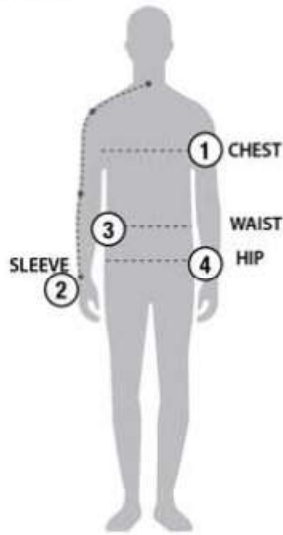

STORMTECH SIZING CHART

BASED ON YOUR BODY MEASUREMENTS

MEN'S SIZING

To select the best size for you, please follow these simple steps:

- ① **Most important measurement:**
Take your Chest/Bust measurement from just under your arm at the fullest part of the chest
- ② Take your Sleeve length from the back base of the neck across the shoulder and around the elbow to your wrist
- ③ Take your Waist measurement at the narrowest point around your natural waistline.
- ④ Take your Hip measurement at the fullest part of your body below the waist

When measurements fall between two sizes:

The size selection should be based on fit preference: Select lower size for a closer to body fit or the larger size for a more relaxed fit. When in doubt, we strongly recommend ordering a size sample.

WOMEN'S SIZING

SRX-1 | MEN'S TSUNAMI RAIN SHELL

MEN'S SIZING CHART – YOUR BODY MEASUREMENTS

SIZE	XS	S	M	L	XL	2XL	3XL	4XL	5XL
Chest ①	N/A	35"-38" [89-96.5cm]	38"-41" [96.5-104cm]	41"-44" [104-112cm]	44"-47" [112-119cm]	47"-50" [119-127cm]	50"-53" [127-134.5cm]	N/A	N/A
Sleeve Length ②	N/A	33"-34" [84-86.5cm]	34"-35" [86.5-89cm]	35"-36" [89-91.5cm]	36"-37" [91.5-94cm]	37"-38" [94-96.5cm]	38"-38.5" [96.5-97.75cm]	N/A	N/A
Waist ③	N/A	29"-32" [73.5-81cm]	32"-35" [81-89cm]	35"-38" [89-96.5cm]	38"-41" [96.5-104cm]	41"-44" [104-112cm]	44"-47" [112-119cm]	N/A	N/A
Hip ④	N/A	34"-37" [86-94cm]	37"-40" [94-101.5cm]	40"-43" [101.5-109cm]	43"-46" [109-117cm]	46"-49" [117-124.5cm]	49"-52" [124.5-132cm]	N/A	N/A