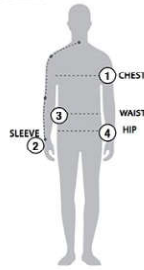

STORMTECH SIZING CHART

BASED ON YOUR BODY MEASUREMENTS

MEN'S SIZING

- ① **Most important measurement:**
  Take your Chest/Bust measurement from just under your arm at the fullest part of the chest
- ② Take your Sleeve length from the back base of the neck across the shoulder and around the elbow to your wrist
- ③ Take your Waist measurement at the narrowest point around your natural waistline.
- ④ Take your Hip measurement at the fullest part of your body below the waist