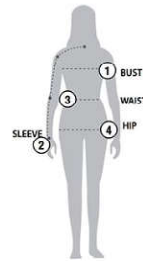

WOMEN'S SIZING

EXS-1 | MEN'S EXPLORER SHELL

MEN'S SIZING CHART – YOUR BODY MEASUREMENTS

SIZE	XS	S	M	L	XL	2XL	3XL	4XL	5XL
Chest ①	N/A	35"-38" [89-96.5cm]	38"-41" [96.5-104cm]	41"-44" [104-112cm]	44"-47" [112-119cm]	47"-50" [119-127cm]	50"-53" [127-134.5cm]	53"-56" [134.5-142cm]	56"-59" [142-150cm]
Sleeve Length ②	N/A	33"-34" [84-86.5cm]	34"-35" [86.5-89cm]	35"-36" [89-91.5cm]	36"-37" [91.5-94cm]	37"-38" [94-96.5cm]	38"-38.5" [96.5-97.75cm]	38.5"-39" [97.75cm-99cm]	39"-39.5" [99-100.25cm]
Waist ③	N/A	29"-32" [73.5-81cm]	32"-35" [81-89cm]	35"-38" [89-96.5cm]	38"-41" [96.5-104cm]	41"-44" [104-112cm]	44"-47" [112-119cm]	47"-50" [119-127cm]	50"-53" [127-134.5cm]
Hip ④	N/A	34"-37" [86-94cm]	37"-40" [94-101.5cm]	40"-43" [101.5-109cm]	43"-46" [109-117cm]	46"-49" [117-124.5cm]	49"-52" [124.5-132cm]	52"-55" [132-140cm]	55"-58" [140-147cm]

EXS-1W | WOMEN'S EXPLORER SHELL

WOMEN'S SIZING CHART – YOUR BODY MEASUREMENTS

SIZE	XS	S	M	L	XL	2XL
Bust ①	29"-32" [73.5-81cm]	32"-35" [81-89cm]	35"-38" [89-96.5cm]	38"-41" [96.5-104cm]	41"-44" [104-112cm]	44"-47" [112-119cm]
Sleeve Length ②	30"-31" [76-79cm]	31"-32" [79-81.5cm]	32"-33" [81.5-84cm]	33"-33.5" [84-85cm]	33.5"-34" [85-86.5cm]	34"-34.5" [86.5-87.75cm]
Waist ③	22"-25" [56-63.5cm]	25"-28" [63.5-71cm]	28"-31" [71-79cm]	31"-34" [79-88cm]	34"-37" [86-94cm]	37"-40" [94-101.5cm]
Hip ④	31.5"-34.5" [80-87.5cm]	34.5"-37.5" [87.5-95cm]	37.5"-40.5" [95-103cm]	40.5"-43.5" [103-110.5cm]	43.5"-46.5" [110.5-118cm]	46.5"-49.5" [118-126cm]

FIT GUIDE

FITTED	REGULAR	RELAXED
FITS TRUE TO SIZE Neither slim nor oversized. Universal, easy fit for comfortable range of motion.		

STORMTECH