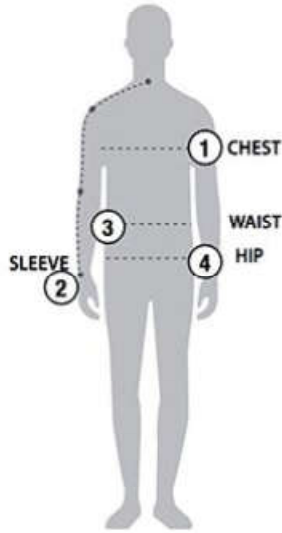

# STORMTECH SIZING CHART

## BASED ON YOUR BODY MEASUREMENTS

### MEN'S SIZING

To select the best size for you, please follow these simple steps:

- ① **Most important measurement:**  
Take your Chest/Bust measurement from just under your arm at the fullest part of the chest
- ② Take your Sleeve length from the back base of the neck across the shoulder and around the elbow to your wrist
- ③ Take your Waist measurement at the narrowest point around your natural waistline.
- ④ Take your Hip measurement at the fullest part of your body below the waist

### WOMEN'S SIZING CHART – YOUR BODY MEASUREMENTS

SIZE	XS	S	M	L	XL	2XL
<b>Bust</b> ①	29"-32" [73.5-81cm]	32"-35" [81-89cm]	35"-38" [89-96.5cm]	38"-41" [96.5-104cm]	41"-44" [104-112cm]	44"-47" [112-119cm]
<b>Sleeve Length</b> ②	30"-31" [76-79cm]	31"-32" [79-81.5cm]	32"-33" [81.5-84cm]	33"-33.5" [84-85cm]	33.5"-34" [85-86.5cm]	34"-34.5" [86.5-87.75cm]
<b>Waist</b> ③	22"-25" [56-63.5cm]	25"-28" [63.5-71cm]	28"-31" [71-79cm]	31"-34" [79-86cm]	34"-37" [86-94cm]	37"-40" [94-101.5cm]
<b>Hip</b> ④	31.5"-34.5" [80-87.5cm]	34.5"-37.5" [87.5-95cm]	37.5"-40.5" [95-103cm]	40.5"-43.5" [103-110.5cm]	43.5"-46.5" [110.5-118cm]	46.5"-49.5" [118-126cm]