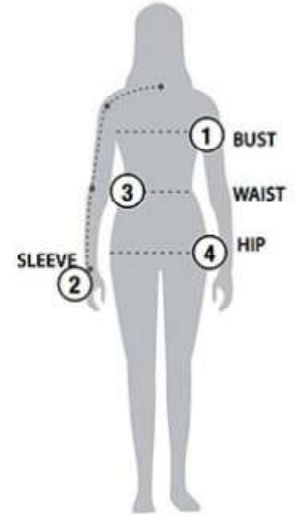

## BASED ON YOUR BODY MEASUREMENTS

### MEN'S SIZING

To select the best size for you, please follow these simple steps:

- ① **Most important measurement:**  
Take your Chest/Bust measurement from just under your arm at the fullest part of the chest
- ② Take your Sleeve length from the back base of the neck across the shoulder and around the elbow to your wrist
- ③ Take your Waist measurement at the narrowest point around your natural waistline.
- ④ Take your Hip measurement at the fullest part of your body below the waist

**When measurements fall between two sizes:**  
The size selection should be based on fit preference: Select lower size for a closer to body fit or the larger size for a more relaxed fit. When in doubt, we strongly recommend ordering a size sample.

### WOMEN'S SIZING