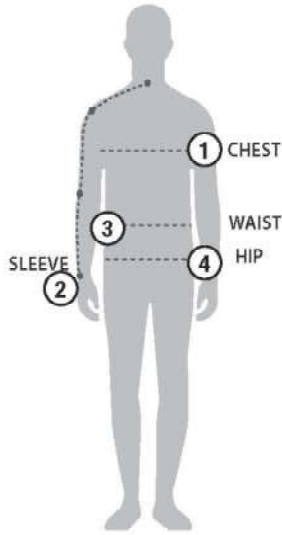

STORMTECH SIZING CHART

BASED ON YOUR BODY MEASUREMENTS

MEN'S SIZING

To select the best size for you, please follow these simple steps:

- ① **Most important measurement:**
Take your Chest/Bust measurement from just under your arm at the fullest part of the chest
- ② Take your Sleeve length from the back base of the neck across the shoulder and around the elbow to your wrist
- ③ Take your Waist measurement at the narrowest point around your natural waistline.
- ④ Take your Hip measurement at the fullest part of your body below the waist

WOMEN'S SIZING

BFG-1 | MEN'S ROVER BONDED FIELD COAT

MEN'S SIZING CHART – YOUR BODY MEASUREMENTS

SIZE	XS	S	M	L	XL	2XL	3XL	4XL	5XL
Chest ①	N/A	35"-38" [89-96.5cm]	38"-41" [96.5-104cm]	41"-44" [104-112cm]	44"-47" [112-119cm]	47"-50" [119-127cm]	50"-53" [127-134.5cm]	53"-56" [134.5-142cm]	56"-59" [142-150cm]
Sleeve Length ②	N/A	33"-34" [84-86.5cm]	34"-35" [86.5-89cm]	35"-36" [89-91.5cm]	36"-37" [91.5-94cm]	37"-38" [94-96.5cm]	38"-38.5" [96.5-97.75cm]	38.5"-39" [97.75cm-99cm]	39"-39.5" [99-100.25cm]
Waist ③	N/A	29"-32" [73.5-81cm]	32"-35" [81-89cm]	35"-38" [89-96.5cm]	38"-41" [96.5-104cm]	41"-44" [104-112cm]	44"-47" [112-119cm]	47"-50" [119-127cm]	50"-53" [127-134.5cm]
Hip ④	N/A	34"-37" [86-94cm]	37"-40" [94-101.5cm]	40"-43" [101.5-109cm]	43"-46" [109-117cm]	46"-49" [117-124.5cm]	49"-52" [124.5-132cm]	52"-55" [132-140cm]	55"-58" [140-147cm]