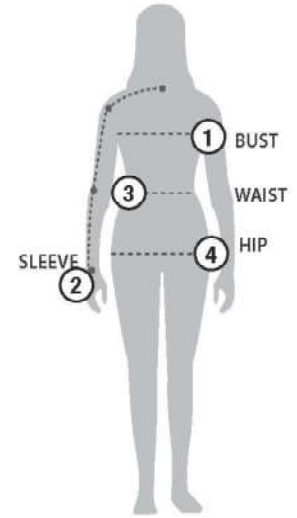

STORMTECH SIZING CHART

BASED ON YOUR BODY MEASUREMENTS

MEN'S SIZING

To select the best size for you, please follow these simple steps:

- ① **Most important measurement:**
Take your Chest/Bust measurement from just under your arm at the fullest part of the chest
- ② Take your Sleeve length from the back base of the neck across the shoulder and around the elbow to your wrist
- ③ Take your Waist measurement at the narrowest point around your natural waistline.
- ④ Take your Hip measurement at the fullest part of your body below the waist

WOMEN'S SIZING

BFG-1 | MEN'S ROVER BONDED FIELD COAT

MEN'S SIZING CHART – YOUR BODY MEASUREMENTS

SIZE	XS	S	M	L	XL	2XL	3XL	4XL	5XL
Chest ①	N/A	35"-38" [89-96.5cm]	38"-41" [96.5-104cm]	41"-44" [104-112cm]	44"-47" [112-119cm]	47"-50" [119-127cm]	50"-53" [127-134.5cm]	53"-56" [134.5-142cm]	56"-59" [142-150cm]
Sleeve Length ②	N/A	33"-34" [84-86.5cm]	34"-35" [86.5-89cm]	35"-36" [89-91.5cm]	36"-37" [91.5-94cm]	37"-38" [94-96.5cm]	38"-38.5" [96.5-97.75cm]	38.5"-39" [97.75cm-99cm]	39"-39.5" [99-100.25cm]
Waist ③	N/A	29"-32" [73.5-81cm]	32"-35" [81-89cm]	35"-38" [89-96.5cm]	38"-41" [96.5-104cm]	41"-44" [104-112cm]	44"-47" [112-119cm]	47"-50" [119-127cm]	50"-53" [127-134.5cm]
Hip ④	N/A	34"-37" [86-94cm]	37"-40" [94-101.5cm]	40"-43" [101.5-109cm]	43"-46" [109-117cm]	46"-49" [117-124.5cm]	49"-52" [124.5-132cm]	52"-55" [132-140cm]	55"-58" [140-147cm]