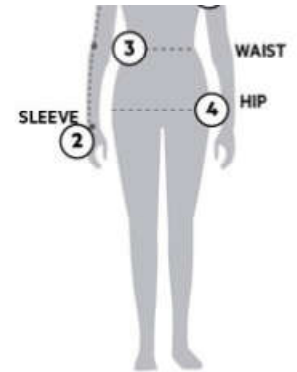

- the shoulder and around the elbow to your wrist
- ③ Take your Waist measurement at the narrowest point around your natural waistline.
 - ④ Take your Hip measurement at the fullest part of your body below the waist

When measurements fall between two sizes:
 The size selection should be based on fit preference: Select lower size for a closer to body fit or the larger size for a more relaxed fit. When in doubt, we strongly recommend ordering a size sample.

RWX-1 | MEN'S ROAD WARRIOR THERMAL SHELL

MEN'S SIZING CHART – YOUR BODY MEASUREMENTS

SIZE	XS	S	M	L	XL	2XL	3XL	4XL	5XL
Chest ①	N/A	35"-38" [89-96.5cm]	38"-41" [96.5-104cm]	41"-44" [104-112cm]	44"-47" [112-119cm]	47"-50" [119-127cm]	50"-53" [127-134.5cm]	53"-56" [134.5-142cm]	56"-59" [142-150cm]
Sleeve Length ②	N/A	33"-34" [84-86.5cm]	34"-35" [86.5-89cm]	35"-36" [89-91.5cm]	36"-37" [91.5-94cm]	37"-38" [94-96.5cm]	38"-38.5" [96.5-97.75cm]	38.5"-39" [97.75cm-99cm]	39"-39.5" [99-100.25cm]
Waist ③	N/A	29"-32" [73.5-81cm]	32"-35" [81-89cm]	35"-38" [89-96.5cm]	38"-41" [96.5-104cm]	41"-44" [104-112cm]	44"-47" [112-119cm]	47"-50" [119-127cm]	50"-53" [127-134.5cm]
Hip ④	N/A	34"-37" [86-94cm]	37"-40" [94-101.5cm]	40"-43" [101.5-109cm]	43"-46" [109-117cm]	46"-49" [117-124.5cm]	49"-52" [124.5-132cm]	52"-55" [132-140cm]	55"-58" [140-147cm]

RWX-1W | WOMEN'S ROAD WARRIOR THERMAL SHELL

WOMEN'S SIZING CHART – YOUR BODY MEASUREMENTS

SIZE	XS	S	M	L	XL	2XL
Bust ①	29"-32" [73.5-81cm]	32"-35" [81-89cm]	35"-38" [89-96.5cm]	38"-41" [96.5-104cm]	41"-44" [104-112cm]	44"-47" [112-119cm]
Sleeve Length ②	30"-31" [76-79cm]	31"-32" [79-81.5cm]	32"-33" [81.5-84cm]	33"-33.5" [84-85cm]	33.5"-34" [85-86.5cm]	34"-34.5" [86.5-87.75cm]
Waist ③	22"-25" [56-63.5cm]	25"-28" [63.5-71cm]	28"-31" [71-79cm]	31"-34" [79-86cm]	34"-37" [86-94cm]	37"-40" [94-101.5cm]
Hip ④	31.5"-34.5" [80-87.5cm]	34.5"-37.5" [87.5-95cm]	37.5"-40.5" [95-103cm]	40.5"-43.5" [103-110.5cm]	43.5"-46.5" [110.5-118cm]	46.5"-49.5" [118-126cm]