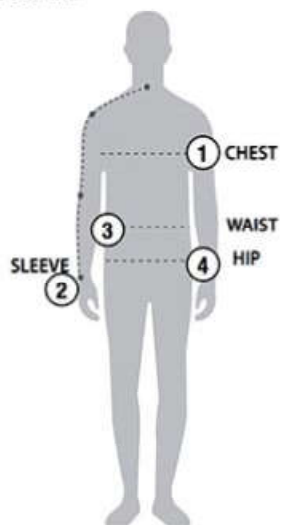

# STORMTECH SIZING CHART

## BASED ON YOUR BODY MEASUREMENTS

### MEN'S SIZING

To select the best size for you, please follow these simple steps:

- ① **Most important measurement:**  
Take your Chest/Bust measurement from just under your arm at the fullest part of the chest
- ② Take your Sleeve length from the back base of the neck across the shoulder and around the elbow to your wrist
- ③ Take your Waist measurement at the narrowest point around your natural waistline.
- ④ Take your Hip measurement at the fullest part of your body below the waist

### WOMEN'S SIZING CHART – YOUR BODY MEASUREMENTS

| SIZE                   | XS                         | S                          | M                         | L                            | XL                           | 2XL                         |
|------------------------|----------------------------|----------------------------|---------------------------|------------------------------|------------------------------|-----------------------------|
| <b>Bust</b> ①          | 29"-32"<br>[73.5-81cm]     | 32"-35"<br>[81-89cm]       | 35"-38"<br>[89-96.5cm]    | 38"-41"<br>[96.5-104cm]      | 41"-44"<br>[104-112cm]       | 44"-47"<br>[112-119cm]      |
| <b>Sleeve Length</b> ② | 30"-31"<br>[76-79cm]       | 31"-32"<br>[79-81.5cm]     | 32"-33"<br>[81.5-84cm]    | 33"-33.5"<br>[84-85cm]       | 33.5"-34"<br>[85-86.5cm]     | 34"-34.5"<br>[86.5-87.75cm] |
| <b>Waist</b> ③         | 22"-25"<br>[56-63.5cm]     | 25"-28"<br>[63.5-71cm]     | 28"-31"<br>[71-79cm]      | 31"-34"<br>[79-86cm]         | 34"-37"<br>[86-94cm]         | 37"-40"<br>[94-101.5cm]     |
| <b>Hip</b> ④           | 31.5"-34.5"<br>[80-87.5cm] | 34.5"-37.5"<br>[87.5-95cm] | 37.5"-40.5"<br>[95-103cm] | 40.5"-43.5"<br>[103-110.5cm] | 43.5"-46.5"<br>[110.5-118cm] | 46.5"-49.5"<br>[118-126cm]  |