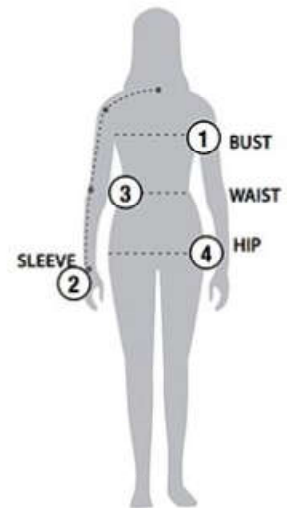

STORMTECH SIZING CHART

BASED ON YOUR BODY MEASUREMENTS

MEN'S SIZING

To select the best size for you, please follow these simple steps:

- ① **Most important measurement:**
Take your Chest/Bust measurement from just under your arm at the fullest part of the chest
- ② Take your Sleeve length from the back base of the neck across the shoulder and around the elbow to your wrist
- ③ Take your Waist measurement at the narrowest point around your natural waistline.
- ④ Take your Hip measurement at the fullest part of your body below the waist

When measurements fall between two sizes:
The size selection should be based on fit preference: Select lower size for a closer to body fit or the larger size for a more relaxed fit. When in doubt, we strongly recommend ordering a size sample.

WOMEN'S SIZING

XJ-3 | MEN'S OASIS SOFTSHELL

MEN'S SIZING CHART – YOUR BODY MEASUREMENTS

SIZE	XS	S	M	L	XL	2XL	3XL	4XL	5XL
Chest ①	N/A	35"-38" [89-96.5cm]	38"-41" [96.5-104cm]	41"-44" [104-112cm]	44"-47" [112-119cm]	47"-50" [119-127cm]	50"-53" [127-134.5cm]	53"-56" [134.5-142cm]	56"-59" [142-150cm]
Sleeve Length ②	N/A	33"-34" [84-86.5cm]	34"-35" [86.5-89cm]	35"-36" [89-91.5cm]	36"-37" [91.5-94cm]	37"-38" [94-96.5cm]	38"-38.5" [96.5-97.75cm]	38.5"-39" [97.75cm-99cm]	39"-39.5" [99-100.25cm]
Waist ③	N/A	29"-32" [73.5-81cm]	32"-35" [81-89cm]	35"-38" [89-96.5cm]	38"-41" [96.5-104cm]	41"-44" [104-112cm]	44"-47" [112-119cm]	47"-50" [119-127cm]	50"-53" [127-134.5cm]
Hip ④	N/A	34"-37" [86-94cm]	37"-40" [94-101.5cm]	40"-43" [101.5-109cm]	43"-46" [109-117cm]	46"-49" [117-124.5cm]	49"-52" [124.5-132cm]	52"-55" [132-140cm]	55"-58" [140-147cm]