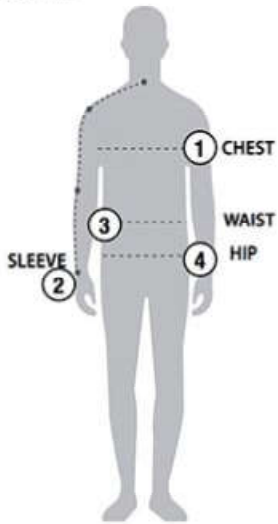

STORMTECH SIZING CHART

BASED ON YOUR BODY MEASUREMENTS

MEN'S SIZING

To select the best size for you, please follow these simple steps:

- ① **Most important measurement:**
Take your Chest/Bust measurement from just under your arm at the fullest part of the chest
- ② Take your Sleeve length from the back base of the neck across the shoulder and around the elbow to your wrist
- ③ Take your Waist measurement at the narrowest point around your natural waistline.
- ④ Take your Hip measurement at the fullest part of your body below the waist

When measurements fall between two sizes:
The size selection should be based on fit preference: Select lower size for a closer to body fit or the larger size for a more relaxed fit. When in doubt, we strongly recommend ordering a size sample.

WOMEN'S SIZING

XJ-3 | MEN'S OASIS SOFTSHELL

MEN'S SIZING CHART – YOUR BODY MEASUREMENTS

SIZE	XS	S	M	L	XL	2XL	3XL	4XL	5XL
Chest ①	N/A	35"-38" [89-96.5cm]	38"-41" [96.5-104cm]	41"-44" [104-112cm]	44"-47" [112-119cm]	47"-50" [119-127cm]	50"-53" [127-134.5cm]	53"-56" [134.5-142cm]	56"-59" [142-150cm]
Sleeve Length ②	N/A	33"-34" [84-86.5cm]	34"-35" [86.5-89cm]	35"-36" [89-91.5cm]	36"-37" [91.5-94cm]	37"-38" [94-96.5cm]	38"-38.5" [96.5-97.75cm]	38.5"-39" [97.75cm-99cm]	39"-39.5" [99-100.25cm]
Waist ③	N/A	29"-32" [73.5-81cm]	32"-35" [81-89cm]	35"-38" [89-96.5cm]	38"-41" [96.5-104cm]	41"-44" [104-112cm]	44"-47" [112-119cm]	47"-50" [119-127cm]	50"-53" [127-134.5cm]
Hip ④	N/A	34"-37" [86-94cm]	37"-40" [94-101.5cm]	40"-43" [101.5-109cm]	43"-46" [109-117cm]	46"-49" [117-124.5cm]	49"-52" [124.5-132cm]	52"-55" [132-140cm]	55"-58" [140-147cm]