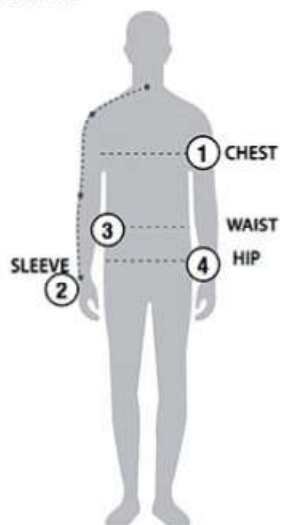

STORMTECH SIZING CHART

BASED ON YOUR BODY MEASUREMENTS

MEN'S SIZING

To select the best size for you, please follow these simple steps:

- ① **Most important measurement:**
Take your Chest/Bust measurement from just under your arm at the fullest part of the chest
- ② Take your Sleeve length from the back base of the neck across the shoulder and around the elbow to your wrist
- ③ Take your Waist measurement at the narrowest point around your natural waistline.
- ④ Take your Hip measurement at the fullest part of your body below the waist

WOMEN'S SIZING

TSR-1 | MEN'S SHADOW POLO

MEN'S SIZING CHART – YOUR BODY MEASUREMENTS

SIZE	XS	S	M	L	XL	2XL	3XL	4XL	5XL
Chest ①	N/A	35"-38" [89-96.5cm]	38"-41" [96.5-104cm]	41"-44" [104-112cm]	44"-47" [112-119cm]	47"-50" [119-127cm]	50"-53" [127-134.5cm]	53"-56" [134.5-142cm]	56"-59" [142-150cm]
Sleeve Length ②	N/A	33"-34" [84-86.5cm]	34"-35" [86.5-89cm]	35"-36" [89-91.5cm]	36"-37" [91.5-94cm]	37"-38" [94-96.5cm]	38"-38.5" [96.5-97.75cm]	38.5"-39" [97.75cm-99cm]	39"-39.5" [99-100.25cm]
Waist ③	N/A	29"-32" [73.5-81cm]	32"-35" [81-89cm]	35"-38" [89-96.5cm]	38"-41" [96.5-104cm]	41"-44" [104-112cm]	44"-47" [112-119cm]	47"-50" [119-127cm]	50"-53" [127-134.5cm]
Hip ④	N/A	34"-37" [86-94cm]	37"-40" [94-101.5cm]	40"-43" [101.5-109cm]	43"-46" [109-117cm]	46"-49" [117-124.5cm]	49"-52" [124.5-132cm]	52"-55" [132-140cm]	55"-58" [140-147cm]