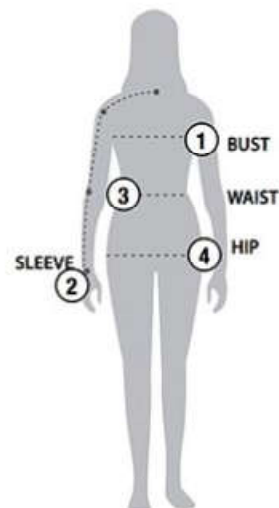

STORMTECH SIZING CHART

BASED ON YOUR BODY MEASUREMENTS

MEN'S SIZING

To select the best size for you, please follow these simple steps:

- ① **Most important measurement:**
Take your Chest/Bust measurement from just under your arm at the fullest part of the chest
- ② Take your Sleeve length from the back base of the neck across the shoulder and around the elbow to your wrist
- ③ Take your Waist measurement at the narrowest point around your natural waistline.
- ④ Take your Hip measurement at the fullest part of your body below the waist

WOMEN'S SIZING

TSR-1 | MEN'S SHADOW POLO

MEN'S SIZING CHART – YOUR BODY MEASUREMENTS

SIZE	XS	S	M	L	XL	2XL	3XL	4XL	5XL
Chest ①	N/A	35"-38" [89-96.5cm]	38"-41" [96.5-104cm]	41"-44" [104-112cm]	44"-47" [112-119cm]	47"-50" [119-127cm]	50"-53" [127-134.5cm]	53"-56" [134.5-142cm]	56"-59" [142-150cm]
Sleeve Length ②	N/A	33"-34" [84-86.5cm]	34"-35" [86.5-89cm]	35"-36" [89-91.5cm]	36"-37" [91.5-94cm]	37"-38" [94-96.5cm]	38"-38.5" [96.5-97.75cm]	38.5"-39" [97.75cm-99cm]	39"-39.5" [99-100.25cm]
Waist ③	N/A	29"-32" [73.5-81cm]	32"-35" [81-89cm]	35"-38" [89-96.5cm]	38"-41" [96.5-104cm]	41"-44" [104-112cm]	44"-47" [112-119cm]	47"-50" [119-127cm]	50"-53" [127-134.5cm]
Hip ④	N/A	34"-37" [86-94cm]	37"-40" [94-101.5cm]	40"-43" [101.5-109cm]	43"-46" [109-117cm]	46"-49" [117-124.5cm]	49"-52" [124.5-132cm]	52"-55" [132-140cm]	55"-58" [140-147cm]