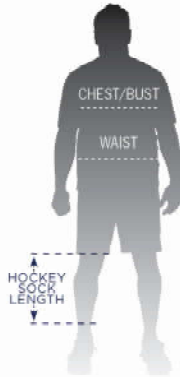

SIZE CHART

SIZING	AREA	XS	S	M	L	XL	2XL	3XL
ADULT	CHEST	-	37-39"	40-42"	43-45"	46-49"	50-53"	54-57"
	WAIST	-	30-32"	32-34"	34-36"	36-38"	38-40"	40-42"
	INSEAM (PANTS)	-	30.5"	31"	31.5"	32"	32.5"	33"
	INSEAM (SHORTS)#8057	-	7"	7"	7"	7"	7"	7"
	INSEAM (SHORTS) #8701, #8901	-	7"	7.5"	8"	8.5"	9"	9.5"
LADIES	BUST	30-32"	33-35"	36-38"	39-41"	42-44"	45-46"	-
	INSEAM	29.5"	30"	30.5"	31"	31.5"	32"	-
YOUTH*	CHEST	-	26-27"	28-30"	31-33"	34-36"	-	-
	WAIST	-	22-24"	24-26"	26-28"	28-30"	-	-
	INSEAM (PANTS)	-	23"	26"	28"	30"	-	-
	INSEAM (SHORTS)#8057	-	6"	6"	6"	6"	-	-
	INSEAM (SHORTS) #8701, #8901	-	5"	5.5"	6"	6.5"	-	-

* YOUTH SIZING EQUIVALENTS: S (6/8), M (10/12), L (14/16), XL (18)

HOCKEY JERSEY SIZING*	S	M	L	XL	2XL	3XL	GOALIE
YOUTH	38" *	40"	42" *	44"	-	-	-
ADULT	48"	50"	52"	54"	56"	58"	60"
KNIT HOCKEY SOCKS	20"	24"	28"	32"	-	-	-
K3G HOCKEY SOCKS	22"	26"	30"	-	-	-	-

* ACTUAL JERSEY SIZING * MADE TO ORDER * YOUTH SMALL IN STOCK FOR 6200 SERIES. MADE TO ORDER FOR ALL OTHER SERIES.

BASEBALL JERSEY SIZING*	S	M	L	XL	2XL	3XL	GOALIE
YOUTH	26-27"	28-30"	31-33"	34-36"	-	-	-
ADULT	37-39"	40-42"	43-45"	46-49"	50-53"	54-57"	-

* RECOMMENDED SIZING

LACROSSE JERSEY SIZING	S	M	L	XL	2XL	3XL	GOALIE
YOUTH	-	40"	-	44"	-	-	-
ADULT	44"	46"	48"	50"	52"	54"	54"

> 3100 SIZING ONLY VISIT KOBESPORTSWEAR.COM FOR ALL OTHER LACROSSE JERSEY SIZINGS

DESCRIPTIVE ICON LEGEND

RESISTS MOISTURE BUILD-UP	TRANSPORTS MOISTURE AWAY FROM SKIN	OFFERS COMPLETE PROTECTION FROM WATER PENETRATION	RESISTS WATER PENETRATION
ALLOWS AIRFLOW FOR OPTIMUM TEMPERATURE REGULATION	ENGINEERED WITH WIND BLOCKING PROPERTIES	EASY ZIPPER ACCESS FOR EMBROIDERY	CUSTOM COLOUR AND FABRIC COMBINATIONS AVAILABLE
FORM-FITTED AND STRETCHES TO ALLOW MAXIMUM MOBILITY & EASY STRETCH	LIGHT REFLECTING DECORATIVE PIPING	PRODUCT CAN BE DECORATED	PRODUCT MADE IN CANADA
PRODUCT MANUFACTURED OVERSEAS	IMPORT	DECORATIONS APPLICABLE	DOMESTIC