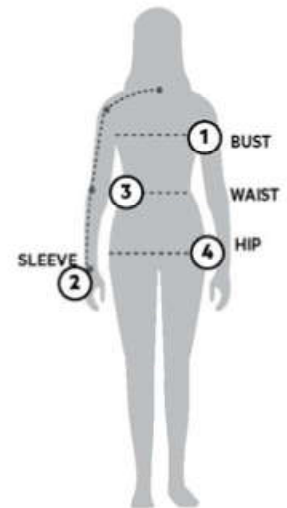

## BASED ON YOUR BODY MEASUREMENTS

### MEN'S SIZING

To select the best size for you, please follow these simple steps:

- ① **Most important measurement:**  
Take your Chest/Bust measurement from just under your arm at the fullest part of the chest
- ② Take your Sleeve length from the back base of the neck across the shoulder and around the elbow to your wrist
- ③ Take your Waist measurement at the narrowest point around your natural waistline.
- ④ Take your Hip measurement at the fullest part of your body below the waist

**When measurements fall between two sizes:**  
The size selection should be based on fit preference: Select lower size for a closer to body fit or the larger size for a more relaxed fit. When in doubt, we strongly recommend ordering a size sample.

### WOMEN'S SIZING