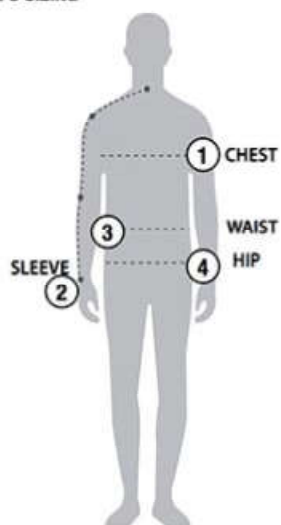

STORMTECH SIZING CHART

BASED ON YOUR BODY MEASUREMENTS

MEN'S SIZING

To select the best size for you, please follow these simple steps:

- ① **Most important measurement:**
Take your Chest/Bust measurement from just under your arm at the fullest part of the chest
- ② Take your Sleeve length from the back base of the neck across the shoulder and around the elbow to your wrist
- ③ Take your Waist measurement at the narrowest point around your natural waistline.
- ④ Take your Hip measurement at the fullest part of your body below the waist

WOMEN'S SIZING

VPS-1 | MEN'S VECTOR POLO

MEN'S SIZING CHART – YOUR BODY MEASUREMENTS

SIZE	XS	S	M	L	XL	2XL	3XL	4XL	5XL
Chest ①	N/A	35"-38" [89-96.5cm]	38"-41" [96.5-104cm]	41"-44" [104-112cm]	44"-47" [112-119cm]	47"-50" [119-127cm]	50"-53" [127-134.5cm]	53"-56" [134.5-142cm]	56"-59" [142-150cm]
Sleeve Length ②	N/A	33"-34" [84-86.5cm]	34"-35" [86.5-89cm]	35"-36" [89-91.5cm]	36"-37" [91.5-94cm]	37"-38" [94-96.5cm]	38"-38.5" [96.5-97.75cm]	38.5"-39" [97.75cm-99cm]	39"-39.5" [99-100.25cm]
Waist ③	N/A	29"-32" [73.5-81cm]	32"-35" [81-89cm]	35"-38" [89-96.5cm]	38"-41" [96.5-104cm]	41"-44" [104-112cm]	44"-47" [112-119cm]	47"-50" [119-127cm]	50"-53" [127-134.5cm]
Hip ④	N/A	34"-37" [86-94cm]	37"-40" [94-101.5cm]	40"-43" [101.5-109cm]	43"-46" [109-117cm]	46"-49" [117-124.5cm]	49"-52" [124.5-132cm]	52"-55" [132-140cm]	55"-58" [140-147cm]