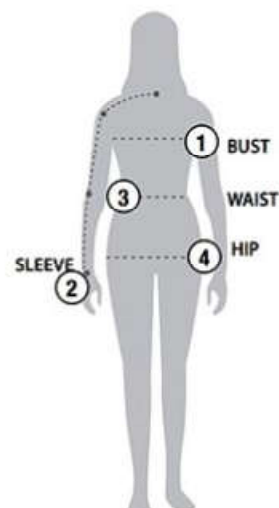

STORMTECH SIZING CHART

BASED ON YOUR BODY MEASUREMENTS

MEN'S SIZING

To select the best size for you, please follow these simple steps:

- ① **Most important measurement:**
Take your Chest/Bust measurement from just under your arm at the fullest part of the chest
- ② Take your Sleeve length from the back base of the neck across the shoulder and around the elbow to your wrist
- ③ Take your Waist measurement at the narrowest point around your natural waistline.
- ④ Take your Hip measurement at the fullest part of your body below the waist

WOMEN'S SIZING

VPS-1 | MEN'S VECTOR POLO

MEN'S SIZING CHART – YOUR BODY MEASUREMENTS

SIZE	XS	S	M	L	XL	2XL	3XL	4XL	5XL
Chest ①	N/A	35"-38" [89-96.5cm]	38"-41" [96.5-104cm]	41"-44" [104-112cm]	44"-47" [112-119cm]	47"-50" [119-127cm]	50"-53" [127-134.5cm]	53"-56" [134.5-142cm]	56"-59" [142-150cm]
Sleeve Length ②	N/A	33"-34" [84-86.5cm]	34"-35" [86.5-89cm]	35"-36" [89-91.5cm]	36"-37" [91.5-94cm]	37"-38" [94-96.5cm]	38"-38.5" [96.5-97.75cm]	38.5"-39" [97.75cm-99cm]	39"-39.5" [99-100.25cm]
Waist ③	N/A	29"-32" [73.5-81cm]	32"-35" [81-89cm]	35"-38" [89-96.5cm]	38"-41" [96.5-104cm]	41"-44" [104-112cm]	44"-47" [112-119cm]	47"-50" [119-127cm]	50"-53" [127-134.5cm]
Hip ④	N/A	34"-37" [86-94cm]	37"-40" [94-101.5cm]	40"-43" [101.5-109cm]	43"-46" [109-117cm]	46"-49" [117-124.5cm]	49"-52" [124.5-132cm]	52"-55" [132-140cm]	55"-58" [140-147cm]