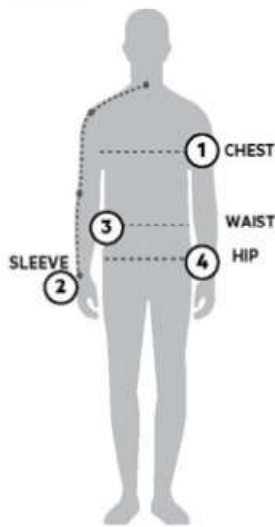

# STORMTECH SIZING CHART

## BASED ON YOUR BODY MEASUREMENTS

### MEN'S SIZING

To select the best size for you, please follow these simple steps:

- ① **Most important measurement:**  
Take your Chest/Bust measurement from just under your arm at the fullest part of the chest
- ② Take your Sleeve length from the back base of the neck across the shoulder and around the elbow to your wrist
- ③ Take your Waist measurement at the narrowest point around your natural waistline.
- ④ Take your Hip measurement at the fullest part of your body below the waist

### WOMEN'S SIZING CHART - YOUR BODY MEASUREMENTS

SIZE	XS	S	M	L	XL	2XL
<b>Bust</b> ①	29"-32" [73.5-81cm]	32"-35" [81-89cm]	35"-38" [89-96.5cm]	38"-41" [96.5-104cm]	41"-44" [104-112cm]	44"-47" [112-119cm]
<b>Sleeve Length</b> ②	30"-31" [76-79cm]	31"-32" [79-81.5cm]	32"-33" [81.5-84cm]	33"-33.5" [84-85cm]	33.5"-34" [85-86.5cm]	34"-34.5" [86.5-87.75cm]
<b>Waist</b> ③	22"-25" [56-63.5cm]	25"-28" [63.5-71cm]	28"-31" [71-79cm]	31"-34" [79-86cm]	34"-37" [86-94cm]	37"-40" [94-101.5cm]
<b>Hip</b> ④	31.5"-34.5" [80-87.5cm]	34.5"-37.5" [87.5-95cm]	37.5"-40.5" [95-103cm]	40.5"-43.5" [103-110.5cm]	43.5"-46.5" [110.5-118cm]	46.5"-49.5" [118-126cm]