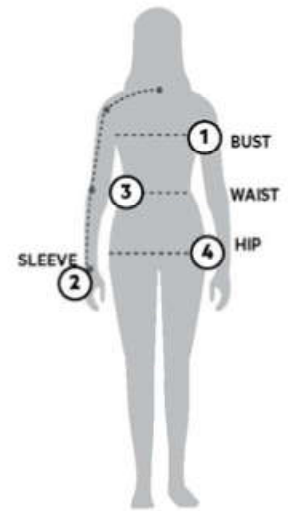

## BASED ON YOUR BODY MEASUREMENTS

### MEN'S SIZING

To select the best size for you, please follow these simple steps:

- ① **Most important measurement:**  
Take your Chest/Bust measurement from just under your arm at the fullest part of the chest
- ② Take your Sleeve length from the back base of the neck across the shoulder and around the elbow to your wrist
- ③ Take your Waist measurement at the narrowest point around your natural waistline.
- ④ Take your Hip measurement at the fullest part of your body below the waist

**When measurements fall between two sizes:**  
The size selection should be based on fit preference: Select lower size for a closer to body fit or the larger size for a more relaxed fit. When in doubt, we strongly recommend ordering a size sample.

### WOMEN'S SIZING