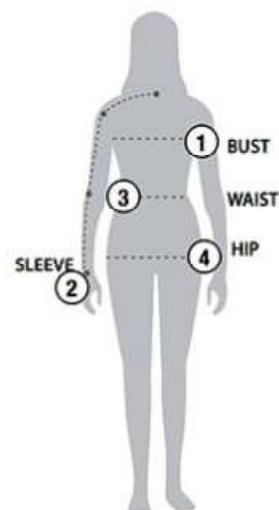

STORMTECH SIZING CHART

BASED ON YOUR BODY MEASUREMENTS

MEN'S SIZING

To select the best size for you, please follow these simple steps:

- ① **Most important measurement:**
Take your Chest/Bust measurement from just under your arm at the fullest part of the chest
- ② Take your Sleeve length from the back base of the neck across the shoulder and around the elbow to your wrist
- ③ Take your Waist measurement at the narrowest point around your natural waistline.
- ④ Take your Hip measurement at the fullest part of your body below the waist

WOMEN'S SIZING

SRT-1 | MEN'S REEF POLO

MEN'S SIZING CHART – YOUR BODY MEASUREMENTS

SIZE	XS	S	M	L	XL	2XL	3XL	4XL	5XL
Chest ①	N/A	35"-38" [89-96.5cm]	38"-41" [96.5-104cm]	41"-44" [104-112cm]	44"-47" [112-119cm]	47"-50" [119-127cm]	50"-53" [127-134.5cm]	53"-56" [134.5-142cm]	56"-59" [142-150cm]
Sleeve Length ②	N/A	33"-34" [84-86.5cm]	34"-35" [86.5-89cm]	35"-36" [89-91.5cm]	36"-37" [91.5-94cm]	37"-38" [94-96.5cm]	38"-38.5" [96.5-97.75cm]	38.5"-39" [97.75cm-99cm]	39"-39.5" [99-100.25cm]
Waist ③	N/A	29"-32" [73.5-81cm]	32"-35" [81-89cm]	35"-38" [89-96.5cm]	38"-41" [96.5-104cm]	41"-44" [104-112cm]	44"-47" [112-119cm]	47"-50" [119-127cm]	50"-53" [127-134.5cm]
Hip ④	N/A	34"-37" [86-94cm]	37"-40" [94-101.5cm]	40"-43" [101.5-109cm]	43"-46" [109-117cm]	46"-49" [117-124.5cm]	49"-52" [124.5-132cm]	52"-55" [132-140cm]	55"-58" [140-147cm]