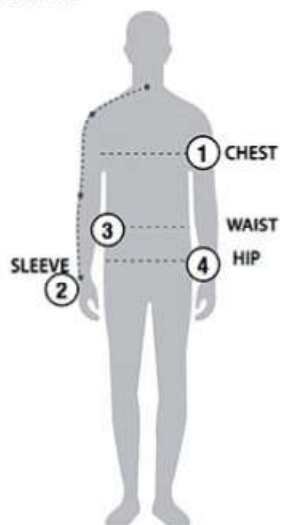

STORMTECH SIZING CHART

BASED ON YOUR BODY MEASUREMENTS

MEN'S SIZING

To select the best size for you, please follow these simple steps:

- ① **Most important measurement:**
Take your Chest/Bust measurement from just under your arm at the fullest part of the chest
- ② Take your Sleeve length from the back base of the neck across the shoulder and around the elbow to your wrist
- ③ Take your Waist measurement at the narrowest point around your natural waistline.
- ④ Take your Hip measurement at the fullest part of your body below the waist

WOMEN'S SIZING

SRT-1 | MEN'S REEF POLO

MEN'S SIZING CHART – YOUR BODY MEASUREMENTS

SIZE	XS	S	M	L	XL	2XL	3XL	4XL	5XL
Chest ①	N/A	35"-38" [89-96.5cm]	38"-41" [96.5-104cm]	41"-44" [104-112cm]	44"-47" [112-119cm]	47"-50" [119-127cm]	50"-53" [127-134.5cm]	53"-56" [134.5-142cm]	56"-59" [142-150cm]
Sleeve Length ②	N/A	33"-34" [84-86.5cm]	34"-35" [86.5-89cm]	35"-36" [89-91.5cm]	36"-37" [91.5-94cm]	37"-38" [94-96.5cm]	38"-38.5" [96.5-97.75cm]	38.5"-39" [97.75cm-99cm]	39"-39.5" [99-100.25cm]
Waist ③	N/A	29"-32" [73.5-81cm]	32"-35" [81-89cm]	35"-38" [89-96.5cm]	38"-41" [96.5-104cm]	41"-44" [104-112cm]	44"-47" [112-119cm]	47"-50" [119-127cm]	50"-53" [127-134.5cm]
Hip ④	N/A	34"-37" [86-94cm]	37"-40" [94-101.5cm]	40"-43" [101.5-109cm]	43"-46" [109-117cm]	46"-49" [117-124.5cm]	49"-52" [124.5-132cm]	52"-55" [132-140cm]	55"-58" [140-147cm]