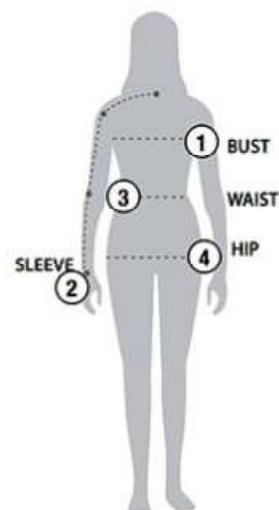

STORMTECH SIZING CHART

BASED ON YOUR BODY MEASUREMENTS

MEN'S SIZING

To select the best size for you, please follow these simple steps:

- ① **Most important measurement:**
Take your Chest/Bust measurement from just under your arm at the fullest part of the chest
- ② Take your Sleeve length from the back base of the neck across the shoulder and around the elbow to your wrist
- ③ Take your Waist measurement at the narrowest point around your natural waistline.
- ④ Take your Hip measurement at the fullest part of your body below the waist

When measurements fall between two sizes:

The size selection should be based on fit preference: Select lower size for a closer to body fit or the larger size for a more relaxed fit. When in doubt, we strongly recommend ordering a size sample.

WOMEN'S SIZING

LPG-1 | MEN'S LAGUNA PERFORMANCE POLO

MEN'S SIZING CHART – YOUR BODY MEASUREMENTS

SIZE	XS	S	M	L	XL	2XL	3XL	4XL	5XL
Chest ①	N/A	35"-38" [89-96.5cm]	38"-41" [96.5-104cm]	41"-44" [104-112cm]	44"-47" [112-119cm]	47"-50" [119-127cm]	50"-53" [127-134.5cm]	53"-56" [134.5-142cm]	56"-59" [142-150cm]
Sleeve Length ②	N/A	33"-34" [84-86.5cm]	34"-35" [86.5-89cm]	35"-36" [89-91.5cm]	36"-37" [91.5-94cm]	37"-38" [94-96.5cm]	38"-38.5" [96.5-97.75cm]	38.5"-39" [97.75cm-99cm]	39"-39.5" [99-100.25cm]
Waist ③	N/A	29"-32" [73.5-81cm]	32"-35" [81-89cm]	35"-38" [89-96.5cm]	38"-41" [96.5-104cm]	41"-44" [104-112cm]	44"-47" [112-119cm]	47"-50" [119-127cm]	50"-53" [127-134.5cm]
Hip ④	N/A	34"-37" [86-94cm]	37"-40" [94-101.5cm]	40"-43" [101.5-109cm]	43"-46" [109-117cm]	46"-49" [117-124.5cm]	49"-52" [124.5-132cm]	52"-55" [132-140cm]	55"-58" [140-147cm]