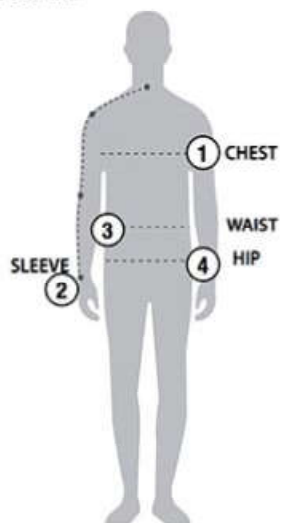

STORMTECH SIZING CHART

BASED ON YOUR BODY MEASUREMENTS

MEN'S SIZING

To select the best size for you, please follow these simple steps:

- ① **Most important measurement:**
Take your Chest/Bust measurement from just under your arm at the fullest part of the chest
- ② Take your Sleeve length from the back base of the neck across the shoulder and around the elbow to your wrist
- ③ Take your Waist measurement at the narrowest point around your natural waistline.
- ④ Take your Hip measurement at the fullest part of your body below the waist

When measurements fall between two sizes:

The size selection should be based on fit preference: Select lower size for a closer to body fit or the larger size for a more relaxed fit. When in doubt, we strongly recommend ordering a size sample.

WOMEN'S SIZING

LPG-1 | MEN'S LAGUNA PERFORMANCE POLO

MEN'S SIZING CHART – YOUR BODY MEASUREMENTS

SIZE	XS	S	M	L	XL	2XL	3XL	4XL	5XL
Chest ①	N/A	35"-38" [89-96.5cm]	38"-41" [96.5-104cm]	41"-44" [104-112cm]	44"-47" [112-119cm]	47"-50" [119-127cm]	50"-53" [127-134.5cm]	53"-56" [134.5-142cm]	56"-59" [142-150cm]
Sleeve Length ②	N/A	33"-34" [84-86.5cm]	34"-35" [86.5-89cm]	35"-36" [89-91.5cm]	36"-37" [91.5-94cm]	37"-38" [94-96.5cm]	38"-38.5" [96.5-97.75cm]	38.5"-39" [97.75cm-99cm]	39"-39.5" [99-100.25cm]
Waist ③	N/A	29"-32" [73.5-81cm]	32"-35" [81-89cm]	35"-38" [89-96.5cm]	38"-41" [96.5-104cm]	41"-44" [104-112cm]	44"-47" [112-119cm]	47"-50" [119-127cm]	50"-53" [127-134.5cm]
Hip ④	N/A	34"-37" [86-94cm]	37"-40" [94-101.5cm]	40"-43" [101.5-109cm]	43"-46" [109-117cm]	46"-49" [117-124.5cm]	49"-52" [124.5-132cm]	52"-55" [132-140cm]	55"-58" [140-147cm]