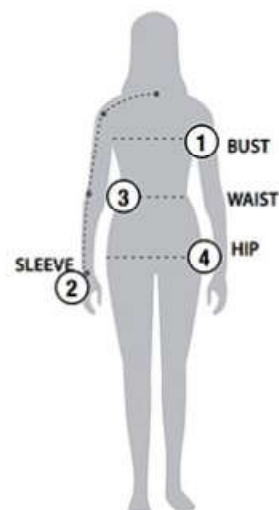

STORMTECH SIZING CHART

BASED ON YOUR BODY MEASUREMENTS

MEN'S SIZING

To select the best size for you, please follow these simple steps:

- ① **Most important measurement:**
Take your Chest/Bust measurement from just under your arm at the fullest part of the chest
- ② Take your Sleeve length from the back base of the neck across the shoulder and around the elbow to your wrist
- ③ Take your Waist measurement at the narrowest point around your natural waistline.
- ④ Take your Hip measurement at the fullest part of your body below the waist

WOMEN'S SIZING

XPX-1 | MEN'S BOLT POLO

MEN'S SIZING CHART – YOUR BODY MEASUREMENTS

SIZE	XS	S	M	L	XL	2XL	3XL	4XL	5XL
Chest ①	N/A	35"-38" [89-96.5cm]	38"-41" [96.5-104cm]	41"-44" [104-112cm]	44"-47" [112-119cm]	47"-50" [119-127cm]	50"-53" [127-134.5cm]	53"-56" [134.5-142cm]	56"-59" [142-150cm]
Sleeve Length ②	N/A	33"-34" [84-86.5cm]	34"-35" [86.5-89cm]	35"-36" [89-91.5cm]	36"-37" [91.5-94cm]	37"-38" [94-96.5cm]	38"-38.5" [96.5-97.75cm]	38.5"-39" [97.75cm-99cm]	39"-39.5" [99-100.25cm]
Waist ③	N/A	29"-32" [73.5-81cm]	32"-35" [81-89cm]	35"-38" [89-96.5cm]	38"-41" [96.5-104cm]	41"-44" [104-112cm]	44"-47" [112-119cm]	47"-50" [119-127cm]	50"-53" [127-134.5cm]
Hip ④	N/A	34"-37" [86-94cm]	37"-40" [94-101.5cm]	40"-43" [101.5-109cm]	43"-46" [109-117cm]	46"-49" [117-124.5cm]	49"-52" [124.5-132cm]	52"-55" [132-140cm]	55"-58" [140-147cm]