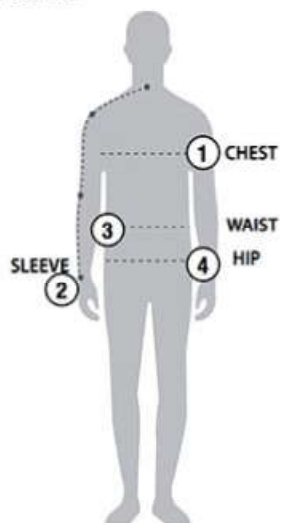

STORMTECH SIZING CHART

BASED ON YOUR BODY MEASUREMENTS

MEN'S SIZING

To select the best size for you, please follow these simple steps:

- ① **Most important measurement:**
Take your Chest/Bust measurement from just under your arm at the fullest part of the chest
- ② Take your Sleeve length from the back base of the neck across the shoulder and around the elbow to your wrist
- ③ Take your Waist measurement at the narrowest point around your natural waistline.
- ④ Take your Hip measurement at the fullest part of your body below the waist

WOMEN'S SIZING

XPX-1 | MEN'S BOLT POLO

MEN'S SIZING CHART – YOUR BODY MEASUREMENTS

SIZE	XS	S	M	L	XL	2XL	3XL	4XL	5XL
Chest ①	N/A	35"-38" [89-96.5cm]	38"-41" [96.5-104cm]	41"-44" [104-112cm]	44"-47" [112-119cm]	47"-50" [119-127cm]	50"-53" [127-134.5cm]	53"-56" [134.5-142cm]	56"-59" [142-150cm]
Sleeve Length ②	N/A	33"-34" [84-86.5cm]	34"-35" [86.5-89cm]	35"-36" [89-91.5cm]	36"-37" [91.5-94cm]	37"-38" [94-96.5cm]	38"-38.5" [96.5-97.75cm]	38.5"-39" [97.75cm-99cm]	39"-39.5" [99-100.25cm]
Waist ③	N/A	29"-32" [73.5-81cm]	32"-35" [81-89cm]	35"-38" [89-96.5cm]	38"-41" [96.5-104cm]	41"-44" [104-112cm]	44"-47" [112-119cm]	47"-50" [119-127cm]	50"-53" [127-134.5cm]
Hip ④	N/A	34"-37" [86-94cm]	37"-40" [94-101.5cm]	40"-43" [101.5-109cm]	43"-46" [109-117cm]	46"-49" [117-124.5cm]	49"-52" [124.5-132cm]	52"-55" [132-140cm]	55"-58" [140-147cm]