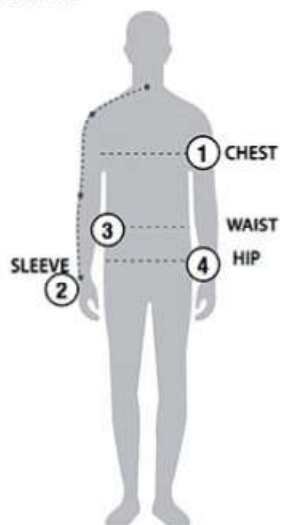

# STORMTECH SIZING CHART

## BASED ON YOUR BODY MEASUREMENTS

### MEN'S SIZING

To select the best size for you, please follow these simple steps:

- ① **Most important measurement:**  
Take your Chest/Bust measurement from just under your arm at the fullest part of the chest
- ② Take your Sleeve length from the back base of the neck across the shoulder and around the elbow to your wrist
- ③ Take your Waist measurement at the narrowest point around your natural waistline.
- ④ Take your Hip measurement at the fullest part of your body below the waist

### WOMEN'S SIZING CHART – YOUR BODY MEASUREMENTS

SIZE	XS	S	M	L	XL	2XL
<b>Bust</b> ①	29"-32" [73.5-81cm]	32"-35" [81-89cm]	35"-38" [89-96.5cm]	38"-41" [96.5-104cm]	41"-44" [104-112cm]	44"-47" [112-119cm]
<b>Sleeve Length</b> ②	30"-31" [76-79cm]	31"-32" [79-81.5cm]	32"-33" [81.5-84cm]	33"-33.5" [84-85cm]	33.5"-34" [85-86.5cm]	34"-34.5" [86.5-87.75cm]
<b>Waist</b> ③	22"-25" [56-63.5cm]	25"-28" [63.5-71cm]	28"-31" [71-79cm]	31"-34" [79-86cm]	34"-37" [86-94cm]	37"-40" [94-101.5cm]
<b>Hip</b> ④	31.5"-34.5" [80-87.5cm]	34.5"-37.5" [87.5-95cm]	37.5"-40.5" [95-103cm]	40.5"-43.5" [103-110.5cm]	43.5"-46.5" [110.5-118cm]	46.5"-49.5" [118-126cm]