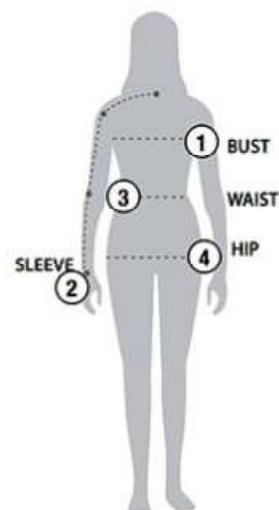

## BASED ON YOUR BODY MEASUREMENTS

### MEN'S SIZING

To select the best size for you, please follow these simple steps:

- ① **Most important measurement:**  
Take your Chest/Bust measurement from just under your arm at the fullest part of the chest
- ② Take your Sleeve length from the back base of the neck across the shoulder and around the elbow to your wrist
- ③ Take your Waist measurement at the narrowest point around your natural waistline.
- ④ Take your Hip measurement at the fullest part of your body below the waist

#### When measurements fall between two sizes:

The size selection should be based on fit preference: Select lower size for a closer to body fit or the larger size for a more relaxed fit. When in doubt, we strongly recommend ordering a size sample.

### WOMEN'S SIZING