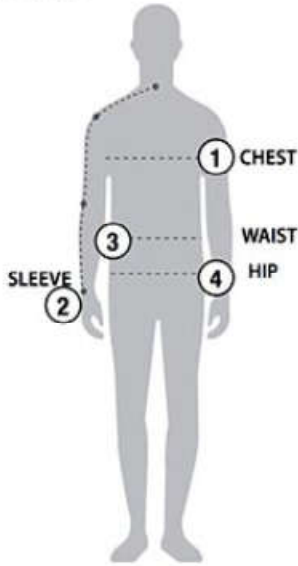

STORMTECH SIZING CHART

BASED ON YOUR BODY MEASUREMENTS

MEN'S SIZING

To select the best size for you, please follow these simple steps:

- ① **Most important measurement:**
Take your Chest/Bust measurement from just under your arm at the fullest part of the chest
- ② Take your Sleeve length from the back base of the neck across the shoulder and around the elbow to your wrist
- ③ Take your Waist measurement at the narrowest point around your natural waistline.
- ④ Take your Hip measurement at the fullest part of your body below the waist

WOMEN'S SIZING

SFX-1 | MEN'S LOGAN SNAP FRONT SHIRT

MEN'S SIZING CHART – YOUR BODY MEASUREMENTS

| SIZE | XS | S | M | L | XL | 2XL | 3XL | 4XL | 5XL |
|------------------------|------------------------|------------------------|-------------------------|--------------------------|-------------------------|--------------------------|-----------------------------|-----|-----|
| Chest ① | 32"-35" [81-89cm] | 35"-38" [89-96.5cm] | 38"-41" [96.5-104cm] | 41"-44" [104-112cm] | 44"-47" [112-119cm] | 47"-50" [119-127cm] | 50"-53" [127-134.5cm] | N/A | N/A |
| Sleeve Length ② | 32"-33" [81-84cm] | 33"-34" [84-86.5cm] | 34"-35" [86.5-89cm] | 35"-36" [89-91.5cm] | 36"-37" [91.5-94cm] | 37"-38" [94-96.5cm] | 38"-38.5" [96.5-97.75cm] | N/A | N/A |
| Waist ③ | 26"-29" [66-73.5cm] | 29"-32" [73.5-81cm] | 32"-35" [81-89cm] | 35"-38" [89-96.5cm] | 38"-41" [96.5-104cm] | 41"-44" [104-112cm] | 44"-47" [112-119cm] | N/A | N/A |
| Hip ④ | 31"-34" [79-86cm] | 34"-37" [86-94cm] | 37"-40" [94-101.5cm] | 40"-43" [101.5-109cm] | 43"-46" [109-117cm] | 46"-49" [117-124.5cm] | 49"-52" [124.5-132cm] | N/A | N/A |