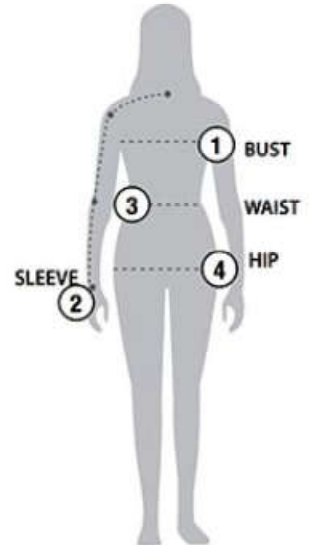

WOMEN'S SIZING

SFX-1 | MEN'S LOGAN SNAP FRONT SHIRT

MEN'S SIZING CHART – YOUR BODY MEASUREMENTS

SIZE	XS	S	M	L	XL	2XL	3XL	4XL	5XL
Chest ①	32"-35" [81-89cm]	35"-38" [89-96.5cm]	38"-41" [96.5-104cm]	41"-44" [104-112cm]	44"-47" [112-119cm]	47"-50" [119-127cm]	50"-53" [127-134.5cm]	N/A	N/A
Sleeve Length ②	32"-33" [81-84cm]	33"-34" [84-86.5cm]	34"-35" [86.5-89cm]	35"-36" [89-91.5cm]	36"-37" [91.5-94cm]	37"-38" [94-96.5cm]	38"-38.5" [96.5-97.75cm]	N/A	N/A
Waist ③	26"-29" [66-73.5cm]	29"-32" [73.5-81cm]	32"-35" [81-89cm]	35"-38" [89-96.5cm]	38"-41" [96.5-104cm]	41"-44" [104-112cm]	44"-47" [112-119cm]	N/A	N/A
Hip ④	31"-34" [79-86cm]	34"-37" [86-94cm]	37"-40" [94-101.5cm]	40"-43" [101.5-109cm]	43"-46" [109-117cm]	46"-49" [117-124.5cm]	49"-52" [124.5-132cm]	N/A	N/A

SFX-1W | WOMEN'S LOGAN SNAP FRONT SHIRT

WOMEN'S SIZING CHART – YOUR BODY MEASUREMENTS

SIZE	XS	S	M	L	XL	2XL
Bust ①	29"-32" [73.5-81cm]	32"-35" [81-89cm]	35"-38" [89-96.5cm]	38"-41" [96.5-104cm]	41"-44" [104-112cm]	44"-47" [112-119cm]
Sleeve Length ②	30"-31" [76-79cm]	31"-32" [79-81.5cm]	32"-33" [81.5-84cm]	33"-33.5" [84-85cm]	33.5"-34" [85-86.5cm]	34"-34.5" [86.5-87.75cm]
Waist ③	22"-25" [56-63.5cm]	25"-28" [63.5-71cm]	28"-31" [71-79cm]	31"-34" [79-86cm]	34"-37" [86-94cm]	37"-40" [94-101.5cm]
Hip ④	31.5"-34.5" [80-87.5cm]	34.5"-37.5" [87.5-95cm]	37.5"-40.5" [95-103cm]	40.5"-43.5" [103-110.5cm]	43.5"-46.5" [110.5-118cm]	46.5"-49.5" [118-126cm]

FIT GUIDE

FITTED

REGULAR

RELAXED

FITS TRUE TO SIZE

Neither slim nor oversized. Universal, easy fit for comfortable range of motion.