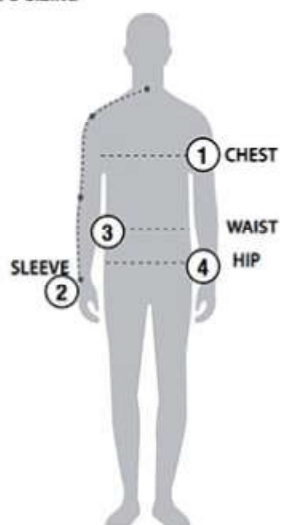

STORMTECH SIZING CHART

BASED ON YOUR BODY MEASUREMENTS

MEN'S SIZING

To select the best size for you, please follow these simple steps:

- ① **Most important measurement:**
Take your Chest/Bust measurement from just under your arm at the fullest part of the chest
- ② Take your Sleeve length from the back base of the neck across the shoulder and around the elbow to your wrist
- ③ Take your Waist measurement at the narrowest point around your natural waistline.
- ④ Take your Hip measurement at the fullest part of your body below the waist

WOMEN'S SIZING

ETX-1 | MEN'S EDGE POLO

MEN'S SIZING CHART – YOUR BODY MEASUREMENTS

SIZE	XS	S	M	L	XL	2XL	3XL	4XL	5XL
Chest ①	N/A	35"-38" [89-96.5cm]	38"-41" [96.5-104cm]	41"-44" [104-112cm]	44"-47" [112-119cm]	47"-50" [119-127cm]	50"-53" [127-134.5cm]	53"-56" [134.5-142cm]	56"-59" [142-150cm]
Sleeve Length ②	N/A	33"-34" [84-86.5cm]	34"-35" [86.5-89cm]	35"-36" [89-91.5cm]	36"-37" [91.5-94cm]	37"-38" [94-96.5cm]	38"-38.5" [96.5-97.75cm]	38.5"-39" [97.75cm-99cm]	39"-39.5" [99-100.25cm]
Waist ③	N/A	29"-32" [73.5-81cm]	32"-35" [81-89cm]	35"-38" [89-96.5cm]	38"-41" [96.5-104cm]	41"-44" [104-112cm]	44"-47" [112-119cm]	47"-50" [119-127cm]	50"-53" [127-134.5cm]
Hip ④	N/A	34"-37" [86-94cm]	37"-40" [94-101.5cm]	40"-43" [101.5-109cm]	43"-46" [109-117cm]	46"-49" [117-124.5cm]	49"-52" [124.5-132cm]	52"-55" [132-140cm]	55"-58" [140-147cm]