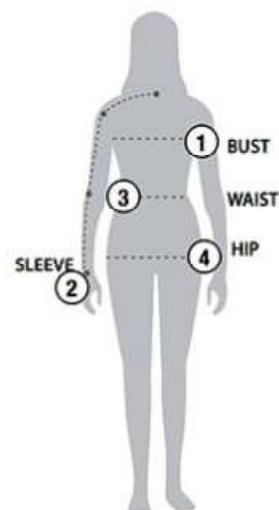

STORMTECH SIZING CHART

BASED ON YOUR BODY MEASUREMENTS

MEN'S SIZING

To select the best size for you, please follow these simple steps:

- ① **Most important measurement:**
Take your Chest/Bust measurement from just under your arm at the fullest part of the chest
- ② Take your Sleeve length from the back base of the neck across the shoulder and around the elbow to your wrist
- ③ Take your Waist measurement at the narrowest point around your natural waistline.
- ④ Take your Hip measurement at the fullest part of your body below the waist

WOMEN'S SIZING

ETX-1 | MEN'S EDGE POLO

MEN'S SIZING CHART – YOUR BODY MEASUREMENTS

SIZE	XS	S	M	L	XL	2XL	3XL	4XL	5XL
Chest ①	N/A	35"-38" [89-96.5cm]	38"-41" [96.5-104cm]	41"-44" [104-112cm]	44"-47" [112-119cm]	47"-50" [119-127cm]	50"-53" [127-134.5cm]	53"-56" [134.5-142cm]	56"-59" [142-150cm]
Sleeve Length ②	N/A	33"-34" [84-86.5cm]	34"-35" [86.5-89cm]	35"-36" [89-91.5cm]	36"-37" [91.5-94cm]	37"-38" [94-96.5cm]	38"-38.5" [96.5-97.75cm]	38.5"-39" [97.75cm-99cm]	39"-39.5" [99-100.25cm]
Waist ③	N/A	29"-32" [73.5-81cm]	32"-35" [81-89cm]	35"-38" [89-96.5cm]	38"-41" [96.5-104cm]	41"-44" [104-112cm]	44"-47" [112-119cm]	47"-50" [119-127cm]	50"-53" [127-134.5cm]
Hip ④	N/A	34"-37" [86-94cm]	37"-40" [94-101.5cm]	40"-43" [101.5-109cm]	43"-46" [109-117cm]	46"-49" [117-124.5cm]	49"-52" [124.5-132cm]	52"-55" [132-140cm]	55"-58" [140-147cm]