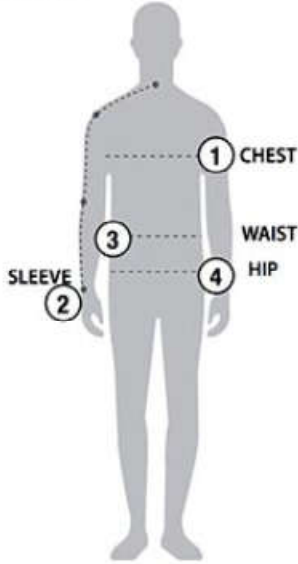

STORMTECH SIZING CHART

BASED ON YOUR BODY MEASUREMENTS

MEN'S SIZING

To select the best size for you, please follow these simple steps:

- ① **Most important measurement:**
Take your Chest/Bust measurement from just under your arm at the fullest part of the chest
- ② Take your Sleeve length from the back base of the neck across the shoulder and around the elbow to your wrist
- ③ Take your Waist measurement at the narrowest point around your natural waistline.
- ④ Take your Hip measurement at the fullest part of your body below the waist

When measurements fall between two sizes:
The size selection should be based on fit preference: Select lower size for a closer to body fit or the larger size for a more relaxed fit. When in doubt, we strongly recommend ordering a size sample.

WOMEN'S SIZING

B-2 | MEN'S SOLAR 3-IN-1 SYSTEM JACKET

MEN'S SIZING CHART – YOUR BODY MEASUREMENTS

SIZE	XS	S	M	L	XL	2XL	3XL	4XL	5XL
Chest ①	N/A	35"-38" [89-96.5cm]	38"-41" [96.5-104cm]	41"-44" [104-112cm]	44"-47" [112-119cm]	47"-50" [119-127cm]	50"-53" [127-134.5cm]	N/A	N/A
Sleeve Length ②	N/A	33"-34" [84-86.5cm]	34"-35" [86.5-89cm]	35"-36" [89-91.5cm]	36"-37" [91.5-94cm]	37"-38" [94-96.5cm]	38"-38.5" [96.5-97.75cm]	N/A	N/A
Waist ③	N/A	29"-32" [73.5-81cm]	32"-35" [81-89cm]	35"-38" [89-96.5cm]	38"-41" [96.5-104cm]	41"-44" [104-112cm]	44"-47" [112-119cm]	N/A	N/A
Hip ④	N/A	34"-37" [86-94cm]	37"-40" [94-101.5cm]	40"-43" [101.5-109cm]	43"-46" [109-117cm]	46"-49" [117-124.5cm]	49"-52" [124.5-132cm]	N/A	N/A