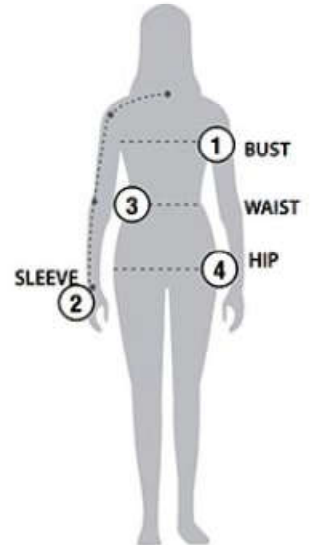

STORMTECH SIZING CHART

BASED ON YOUR BODY MEASUREMENTS

MEN'S SIZING

To select the best size for you, please follow these simple steps:

- ① **Most important measurement:**
Take your Chest/Bust measurement from just under your arm at the fullest part of the chest
- ② Take your Sleeve length from the back base of the neck across the shoulder and around the elbow to your wrist
- ③ Take your Waist measurement at the narrowest point around your natural waistline.
- ④ Take your Hip measurement at the fullest part of your body below the waist

When measurements fall between two sizes:
The size selection should be based on fit preference: Select lower size for a closer to body fit or the larger size for a more relaxed fit. When in doubt, we strongly recommend ordering a size sample.

WOMEN'S SIZING

B-2 | MEN'S SOLAR 3-IN-1 SYSTEM JACKET

MEN'S SIZING CHART – YOUR BODY MEASUREMENTS

SIZE	XS	S	M	L	XL	2XL	3XL	4XL	5XL
Chest ①	N/A	35"-38" [89-96.5cm]	38"-41" [96.5-104cm]	41"-44" [104-112cm]	44"-47" [112-119cm]	47"-50" [119-127cm]	50"-53" [127-134.5cm]	N/A	N/A
Sleeve Length ②	N/A	33"-34" [84-86.5cm]	34"-35" [86.5-89cm]	35"-36" [89-91.5cm]	36"-37" [91.5-94cm]	37"-38" [94-96.5cm]	38"-38.5" [96.5-97.75cm]	N/A	N/A
Waist ③	N/A	29"-32" [73.5-81cm]	32"-35" [81-89cm]	35"-38" [89-96.5cm]	38"-41" [96.5-104cm]	41"-44" [104-112cm]	44"-47" [112-119cm]	N/A	N/A
Hip ④	N/A	34"-37" [86-94cm]	37"-40" [94-101.5cm]	40"-43" [101.5-109cm]	43"-46" [109-117cm]	46"-49" [117-124.5cm]	49"-52" [124.5-132cm]	N/A	N/A