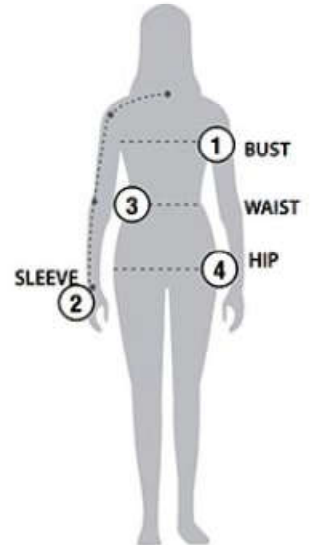

STORMTECH SIZING CHART

BASED ON YOUR BODY MEASUREMENTS

MEN'S SIZING

To select the best size for you, please follow these simple steps:

- ① **Most important measurement:**
Take your Chest/Bust measurement from just under your arm at the fullest part of the chest
- ② Take your Sleeve length from the back base of the neck across the shoulder and around the elbow to your wrist
- ③ Take your Waist measurement at the narrowest point around your natural waistline.
- ④ Take your Hip measurement at the fullest part of your body below the waist

When measurements fall between two sizes:
The size selection should be based on fit preference: Select lower size for a closer to body fit or the larger size for a more relaxed fit. When in doubt, we strongly recommend ordering a size sample.

WOMEN'S SIZING

PFJ-4 | MEN'S BASECAMP THERMAL JACKET

MEN'S SIZING CHART – YOUR BODY MEASUREMENTS

SIZE	XS	S	M	L	XL	2XL	3XL	4XL	5XL
Chest ①	N/A	35"-38" [89-96.5cm]	38"-41" [96.5-104cm]	41"-44" [104-112cm]	44"-47" [112-119cm]	47"-50" [119-127cm]	50"-53" [127-134.5cm]	53"-56" [134.5-142cm]	56"-59" [142-150cm]
Sleeve Length ②	N/A	33"-34" [84-86.5cm]	34"-35" [86.5-89cm]	35"-36" [89-91.5cm]	36"-37" [91.5-94cm]	37"-38" [94-96.5cm]	38"-38.5" [96.5-97.75cm]	38.5"-39" [97.75cm-99cm]	39"-39.5" [99-100.25cm]
Waist ③	N/A	29"-32" [73.5-81cm]	32"-35" [81-89cm]	35"-38" [89-96.5cm]	38"-41" [96.5-104cm]	41"-44" [104-112cm]	44"-47" [112-119cm]	47"-50" [119-127cm]	50"-53" [127-134.5cm]
Hip ④	N/A	34"-37" [86-94cm]	37"-40" [94-101.5cm]	40"-43" [101.5-109cm]	43"-46" [109-117cm]	46"-49" [117-124.5cm]	49"-52" [124.5-132cm]	52"-55" [132-140cm]	55"-58" [140-147cm]