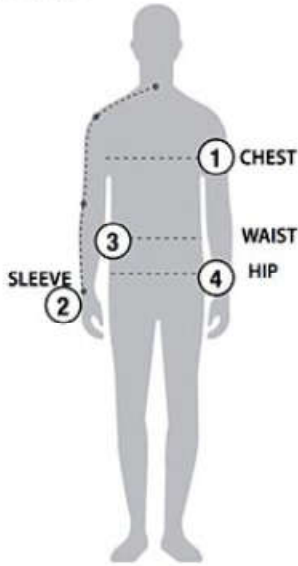

STORMTECH SIZING CHART

BASED ON YOUR BODY MEASUREMENTS

MEN'S SIZING

To select the best size for you, please follow these simple steps:

- ① **Most important measurement:**
Take your Chest/Bust measurement from just under your arm at the fullest part of the chest
- ② Take your Sleeve length from the back base of the neck across the shoulder and around the elbow to your wrist
- ③ Take your Waist measurement at the narrowest point around your natural waistline.
- ④ Take your Hip measurement at the fullest part of your body below the waist

When measurements fall between two sizes:
The size selection should be based on fit preference: Select lower size for a closer to body fit or the larger size for a more relaxed fit. When in doubt, we strongly recommend ordering a size sample.

WOMEN'S SIZING

PFJ-4 | MEN'S BASECAMP THERMAL JACKET

MEN'S SIZING CHART – YOUR BODY MEASUREMENTS

SIZE	XS	S	M	L	XL	2XL	3XL	4XL	5XL
Chest ①	N/A	35"-38" [89-96.5cm]	38"-41" [96.5-104cm]	41"-44" [104-112cm]	44"-47" [112-119cm]	47"-50" [119-127cm]	50"-53" [127-134.5cm]	53"-56" [134.5-142cm]	56"-59" [142-150cm]
Sleeve Length ②	N/A	33"-34" [84-86.5cm]	34"-35" [86.5-89cm]	35"-36" [89-91.5cm]	36"-37" [91.5-94cm]	37"-38" [94-96.5cm]	38"-38.5" [96.5-97.75cm]	38.5"-39" [97.75cm-99cm]	39"-39.5" [99-100.25cm]
Waist ③	N/A	29"-32" [73.5-81cm]	32"-35" [81-89cm]	35"-38" [89-96.5cm]	38"-41" [96.5-104cm]	41"-44" [104-112cm]	44"-47" [112-119cm]	47"-50" [119-127cm]	50"-53" [127-134.5cm]
Hip ④	N/A	34"-37" [86-94cm]	37"-40" [94-101.5cm]	40"-43" [101.5-109cm]	43"-46" [109-117cm]	46"-49" [117-124.5cm]	49"-52" [124.5-132cm]	52"-55" [132-140cm]	55"-58" [140-147cm]