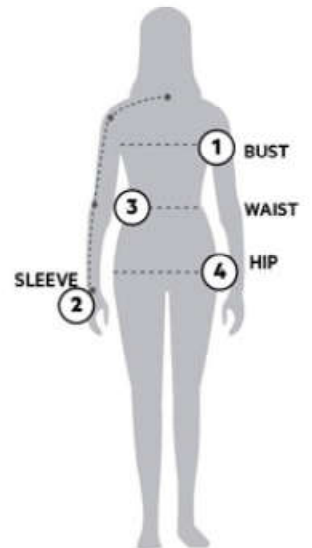

STORMTECH SIZING CHART

BASED ON YOUR BODY MEASUREMENTS

MEN'S SIZING

To select the best size for you, please follow these simple steps:

- ① **Most important measurement:**
Take your Chest/Bust measurement from just under your arm at the fullest part of the chest
- ② Take your Sleeve length from the back base of the neck across the shoulder and around the elbow to your wrist
- ③ Take your Waist measurement at the narrowest point around your natural waistline.
- ④ Take your Hip measurement at the fullest part of your body below the waist

WOMEN'S SIZING

NFV-1 | MEN'S NITRO MICROFLEECE VEST

MEN'S SIZING CHART - YOUR BODY MEASUREMENTS

| SIZE | XS | S | M | L | XL | 2XL | 3XL | 4XL | 5XL |
|------------------------|-----|------------------------|-------------------------|--------------------------|-------------------------|--------------------------|-----------------------------|-----------------------------|----------------------------|
| Chest ① | N/A | 35"-38" [89-96.5cm] | 38"-41" [96.5-104cm] | 41"-44" [104-112cm] | 44"-47" [112-119cm] | 47"-50" [119-127cm] | 50"-53" [127-134.5cm] | 53"-56" [134.5-142cm] | 56"-59" [142-150cm] |
| Sleeve Length ② | N/A | 33"-34" [84-86.5cm] | 34"-35" [86.5-89cm] | 35"-36" [89-91.5cm] | 36"-37" [91.5-94cm] | 37"-38" [94-96.5cm] | 38"-38.5" [96.5-97.75cm] | 38.5"-39" [97.75cm-99cm] | 39"-39.5" [99-100.25cm] |
| Waist ③ | N/A | 29"-32" [73.5-81cm] | 32"-35" [81-89cm] | 35"-38" [89-96.5cm] | 38"-41" [96.5-104cm] | 41"-44" [104-112cm] | 44"-47" [112-119cm] | 47"-50" [119-127cm] | 50"-53" [127-134.5cm] |
| Hip ④ | N/A | 34"-37" [86-94cm] | 37"-40" [94-101.5cm] | 40"-43" [101.5-109cm] | 43"-46" [109-117cm] | 46"-49" [117-124.5cm] | 49"-52" [124.5-132cm] | 52"-55" [132-140cm] | 55"-58" [140-147cm] |