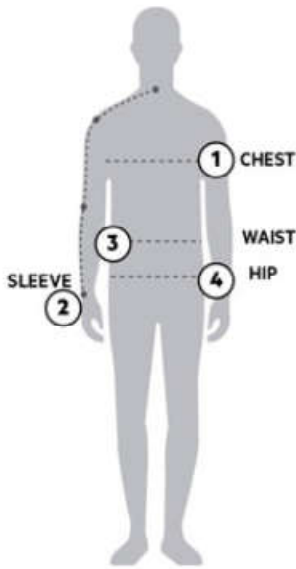

STORMTECH SIZING CHART

BASED ON YOUR BODY MEASUREMENTS

MEN'S SIZING

To select the best size for you, please follow these simple steps:

- ① **Most important measurement:**
Take your Chest/Bust measurement from just under your arm at the fullest part of the chest
- ② Take your Sleeve length from the back base of the neck across the shoulder and around the elbow to your wrist
- ③ Take your Waist measurement at the narrowest point around your natural waistline.
- ④ Take your Hip measurement at the fullest part of your body below the waist

When measurements fall between two sizes:
The size selection should be based on fit preference: Select lower size for a closer to body fit or the larger size for a more relaxed fit. When in doubt, we strongly recommend ordering a size sample.

WOMEN'S SIZING

NFV-1 | MEN'S NITRO MICROFLEECE VEST

MEN'S SIZING CHART - YOUR BODY MEASUREMENTS

| SIZE | XS | S | M | L | XL | 2XL | 3XL | 4XL | 5XL |
|------------------------|-----|------------------------|-------------------------|--------------------------|-------------------------|--------------------------|-----------------------------|-----------------------------|----------------------------|
| Chest ① | N/A | 35"-38" [89-96.5cm] | 38"-41" [96.5-104cm] | 41"-44" [104-112cm] | 44"-47" [112-119cm] | 47"-50" [119-127cm] | 50"-53" [127-134.5cm] | 53"-56" [134.5-142cm] | 56"-59" [142-150cm] |
| Sleeve Length ② | N/A | 33"-34" [84-86.5cm] | 34"-35" [86.5-89cm] | 35"-36" [89-91.5cm] | 36"-37" [91.5-94cm] | 37"-38" [94-96.5cm] | 38"-38.5" [96.5-97.75cm] | 38.5"-39" [97.75cm-99cm] | 39"-39.5" [99-100.25cm] |
| Waist ③ | N/A | 29"-32" [73.5-81cm] | 32"-35" [81-89cm] | 35"-38" [89-96.5cm] | 38"-41" [96.5-104cm] | 41"-44" [104-112cm] | 44"-47" [112-119cm] | 47"-50" [119-127cm] | 50"-53" [127-134.5cm] |
| Hip ④ | N/A | 34"-37" [86-94cm] | 37"-40" [94-101.5cm] | 40"-43" [101.5-109cm] | 43"-46" [109-117cm] | 46"-49" [117-124.5cm] | 49"-52" [124.5-132cm] | 52"-55" [132-140cm] | 55"-58" [140-147cm] |