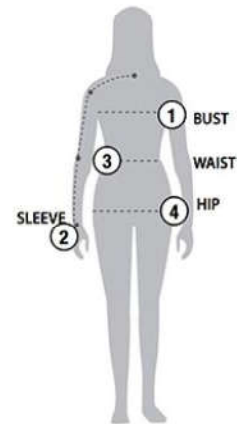

STORMTECH SIZING CHART

BASED ON YOUR BODY MEASUREMENTS

MEN'S SIZING

To select the best size for you, please follow these simple steps:

- ① **Most important measurement:**
Take your Chest/Bust measurement from just under your arm at the fullest part of the chest
- ② Take your Sleeve length from the back base of the neck across the shoulder and around the elbow to your wrist
- ③ Take your Waist measurement at the narrowest point around your natural waistline.
- ④ Take your Hip measurement at the fullest part of your body below the waist

When measurements fall between two sizes:
The size selection should be based on fit preference: Select lower size for a closer to body fit or the larger size for a more relaxed fit. When in doubt, we strongly recommend ordering a size sample.

WOMEN'S SIZING

SSJ-1 | MEN'S ATMOSPHERE 3-IN-1 SYSTEM JACKET

MEN'S SIZING CHART – YOUR BODY MEASUREMENTS

SIZE	XS	S	M	L	XL	2XL	3XL	4XL	5XL
Chest ①	N/A	35"-38" [89-96.5cm]	38"-41" [96.5-104cm]	41"-44" [104-112cm]	44"-47" [112-119cm]	47"-50" [119-127cm]	50"-53" [127-134.5cm]	53"-56" [134.5-142cm]	56"-59" [142-150cm]
Sleeve Length ②	N/A	33"-34" [84-86.5cm]	34"-35" [86.5-89cm]	35"-36" [89-91.5cm]	36"-37" [91.5-94cm]	37"-38" [94-96.5cm]	38"-38.5" [96.5-97.75cm]	38.5"-39" [97.75cm-99cm]	39"-39.5" [99-100.25cm]
Waist ③	N/A	29"-32" [73.5-81cm]	32"-35" [81-89cm]	35"-38" [89-96.5cm]	38"-41" [96.5-104cm]	41"-44" [104-112cm]	44"-47" [112-119cm]	47"-50" [119-127cm]	50"-53" [127-134.5cm]
Hip ④	N/A	34"-37" [86-94cm]	37"-40" [94-101.5cm]	40"-43" [101.5-109cm]	43"-46" [109-117cm]	46"-49" [117-124.5cm]	49"-52" [124.5-132cm]	52"-55" [132-140cm]	55"-58" [140-147cm]