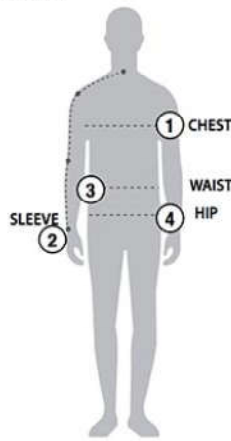

STORMTECH SIZING CHART

BASED ON YOUR BODY MEASUREMENTS

MEN'S SIZING

To select the best size for you, please follow these simple steps:

- ① **Most important measurement:**
Take your Chest/Bust measurement from just under your arm at the fullest part of the chest
- ② Take your Sleeve length from the back base of the neck across the shoulder and around the elbow to your wrist
- ③ Take your Waist measurement at the narrowest point around your natural waistline.
- ④ Take your Hip measurement at the fullest part of your body below the waist

When measurements fall between two sizes:
The size selection should be based on fit preference: Select lower size for a closer to body fit or the larger size for a more relaxed fit. When in doubt, we strongly recommend ordering a size sample.

WOMEN'S SIZING

SSJ-1 | MEN'S ATMOSPHERE 3-IN-1 SYSTEM JACKET

MEN'S SIZING CHART – YOUR BODY MEASUREMENTS

SIZE	XS	S	M	L	XL	2XL	3XL	4XL	5XL
Chest ①	N/A	35"-38" [89-96.5cm]	38"-41" [96.5-104cm]	41"-44" [104-112cm]	44"-47" [112-119cm]	47"-50" [119-127cm]	50"-53" [127-134.5cm]	53"-56" [134.5-142cm]	56"-59" [142-150cm]
Sleeve Length ②	N/A	33"-34" [84-86.5cm]	34"-35" [86.5-89cm]	35"-36" [89-91.5cm]	36"-37" [91.5-94cm]	37"-38" [94-96.5cm]	38"-38.5" [96.5-97.75cm]	38.5"-39" [97.75cm-99cm]	39"-39.5" [99-100.25cm]
Waist ③	N/A	29"-32" [73.5-81cm]	32"-35" [81-89cm]	35"-38" [89-96.5cm]	38"-41" [96.5-104cm]	41"-44" [104-112cm]	44"-47" [112-119cm]	47"-50" [119-127cm]	50"-53" [127-134.5cm]
Hip ④	N/A	34"-37" [86-94cm]	37"-40" [94-101.5cm]	40"-43" [101.5-109cm]	43"-46" [109-117cm]	46"-49" [117-124.5cm]	49"-52" [124.5-132cm]	52"-55" [132-140cm]	55"-58" [140-147cm]